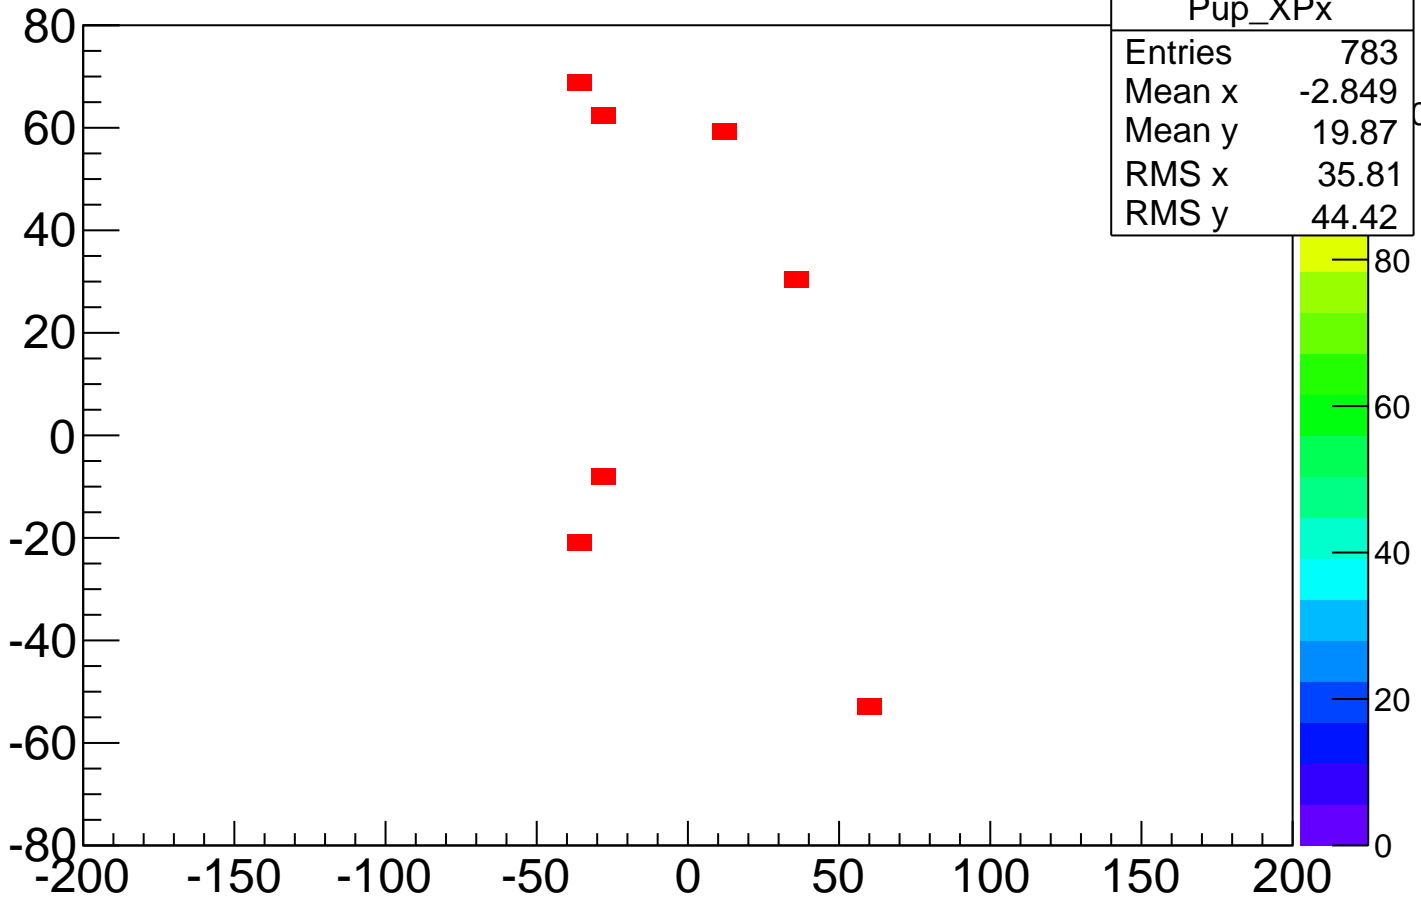

# Pre-elliptical cut, Upstream

Px (MeV/c)

Pup_XPx	
Entries	783
Mean x	-2.849
Mean y	19.87
RMS x	35.81
RMS y	44.42

X (mm)