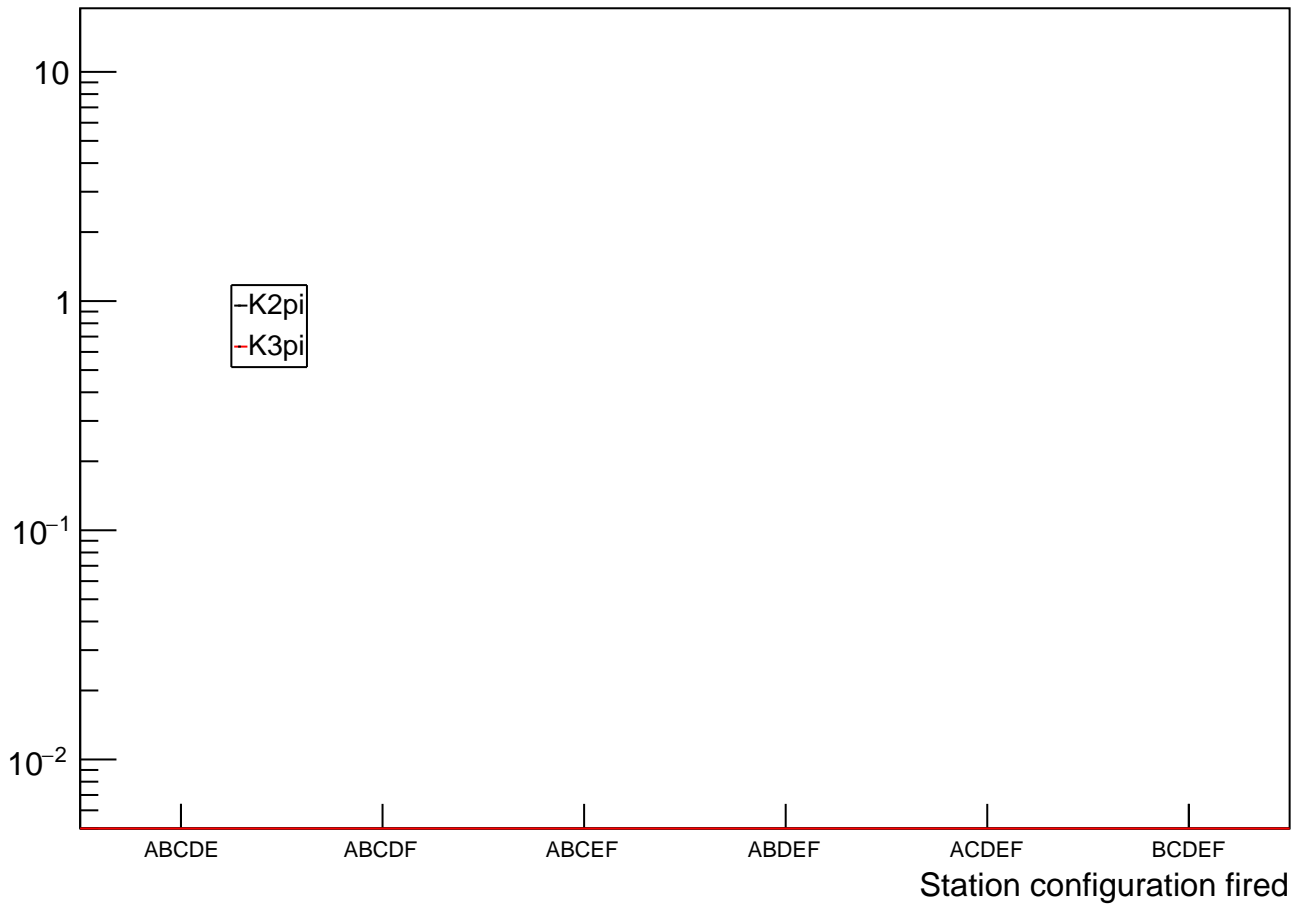

Events with 5 stations fired in single config candidate