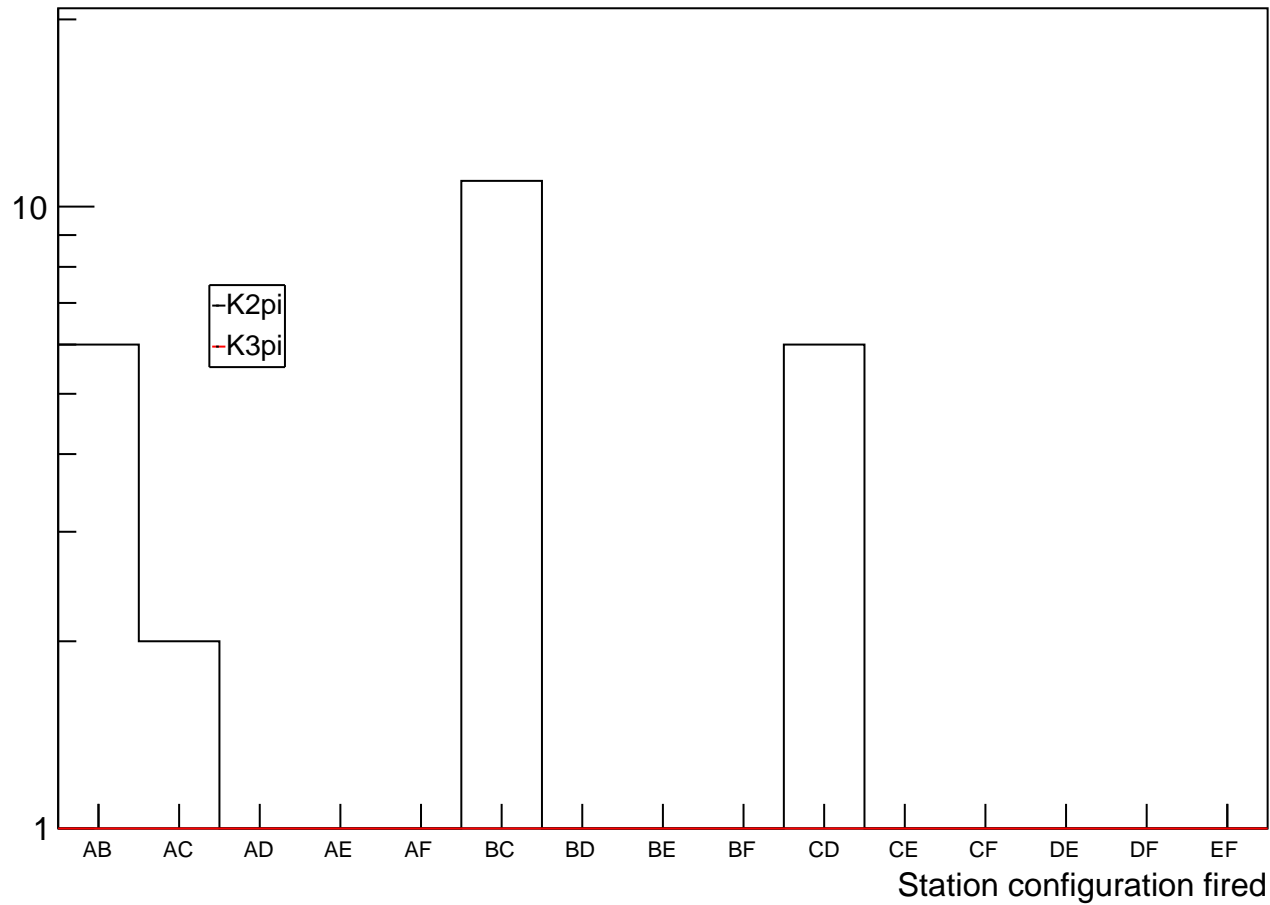

Events with 2 stations fired in single config candidate