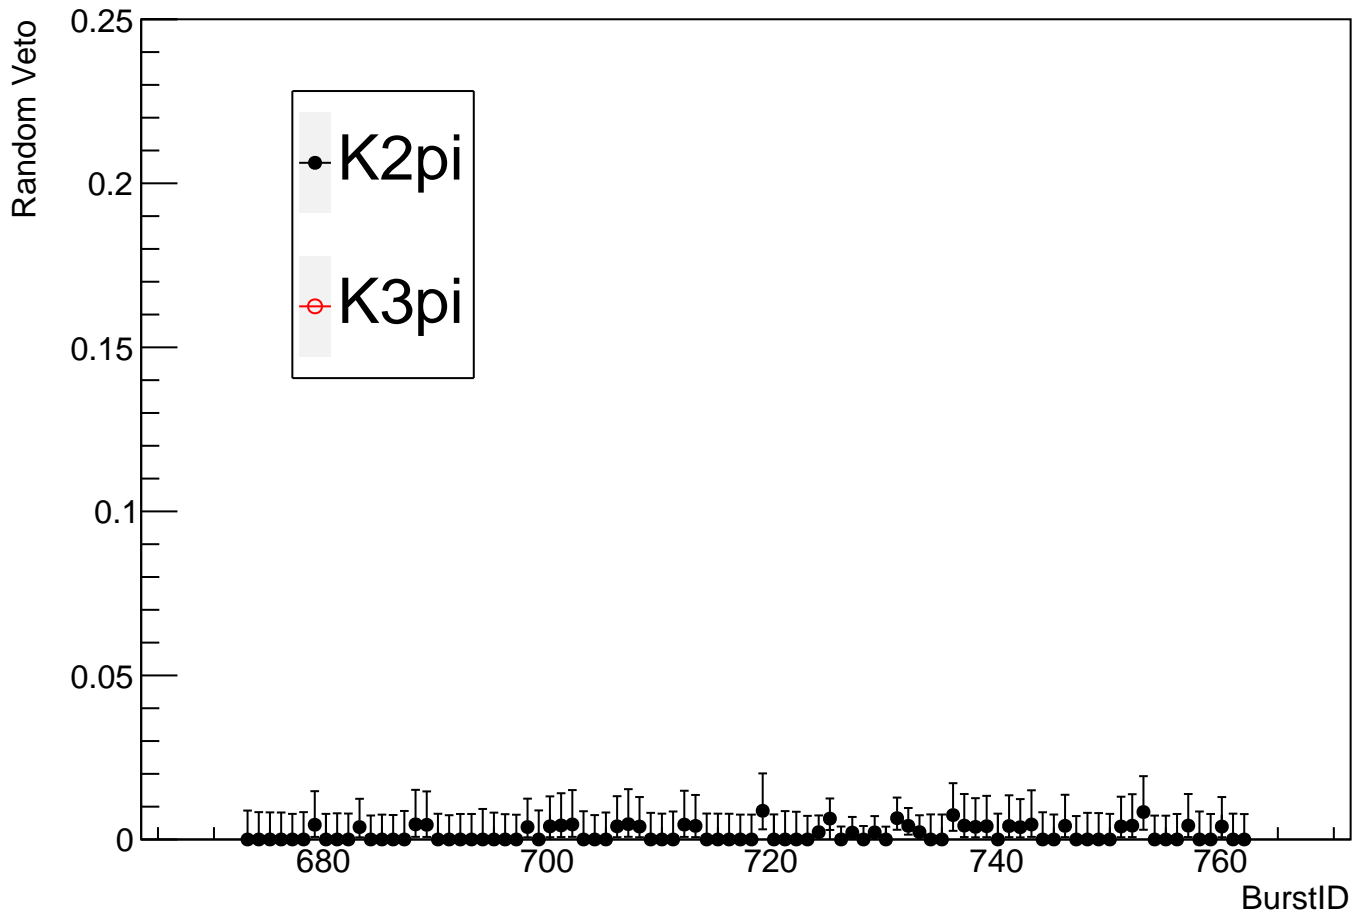

Fraction of events vetoed in  $\pm 3$ ns window (single hit config)

Fraction of events vetoed in  $\pm 3\text{ns}$  window (cross hit config)