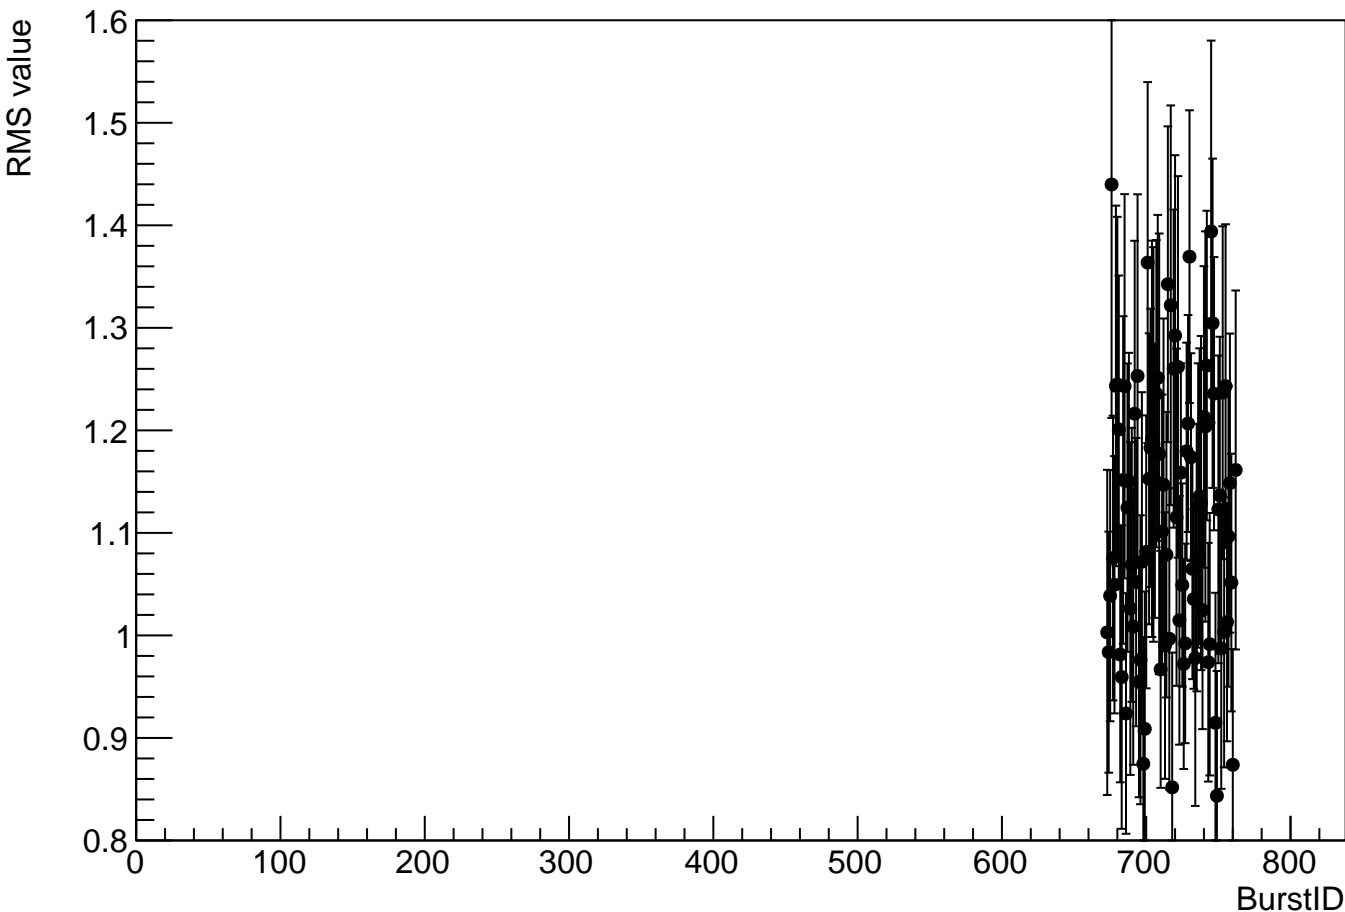

# Events with 5 stations fired in cross config candidate

RMS\_TimeWindow\_-2.5ns\_3.0ns\_CHANIT1\_TimewrtKTAGTime

RMS\_TimeWindow\_-2.5ns\_3.0ns\_CHANTI\_TimewrtTriggerTime

RMS\_TimeWindow\_-2.5ns\_3.0ns\_CHANTITimewrtKTAGTime