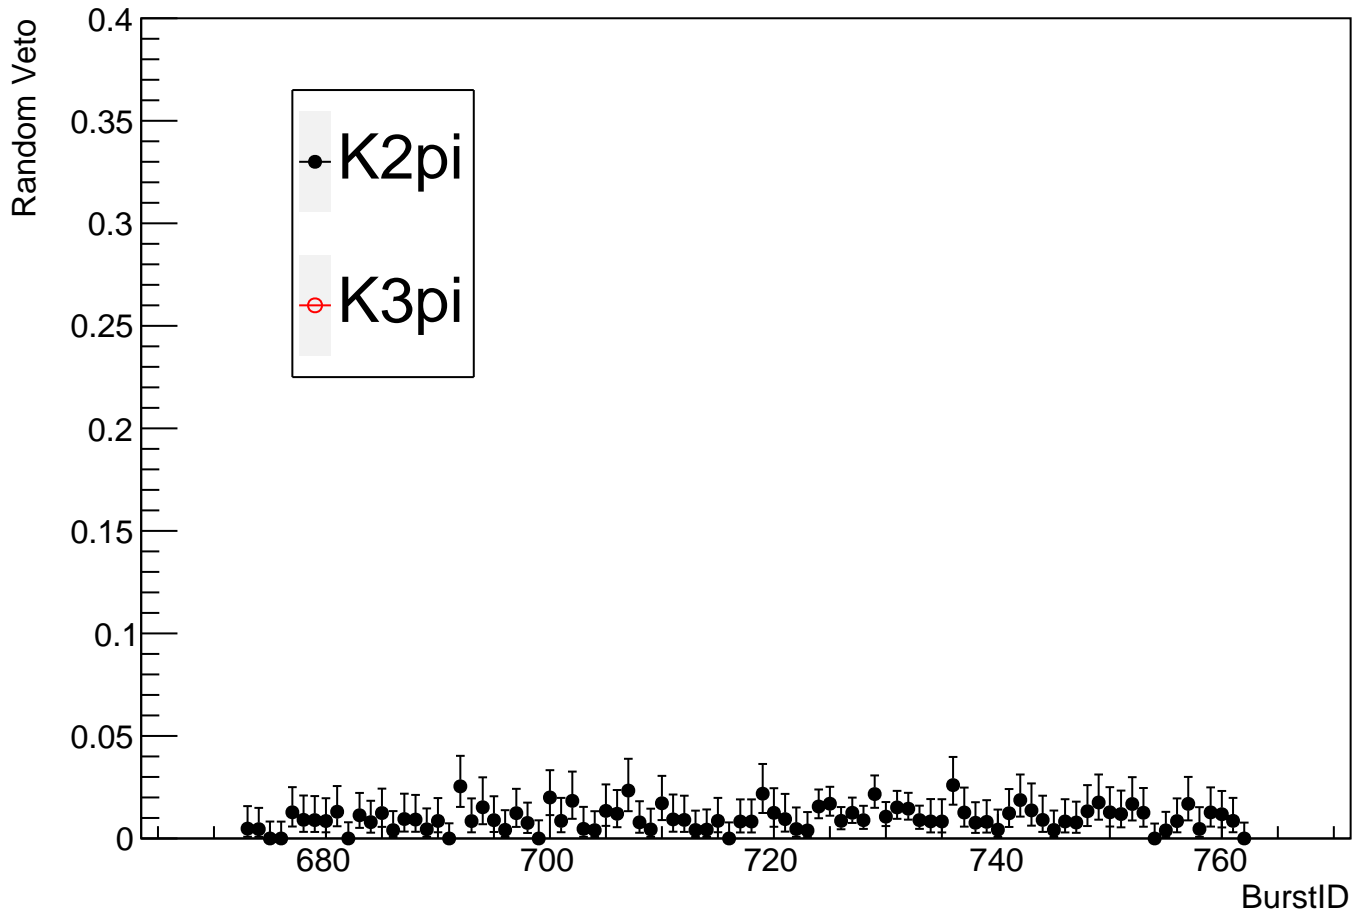

Fraction of events vetoed in  $\pm 3$ ns window (single hit config)

Fraction of events vetoed in  $\pm 3\text{ns}$  window (cross hit config)