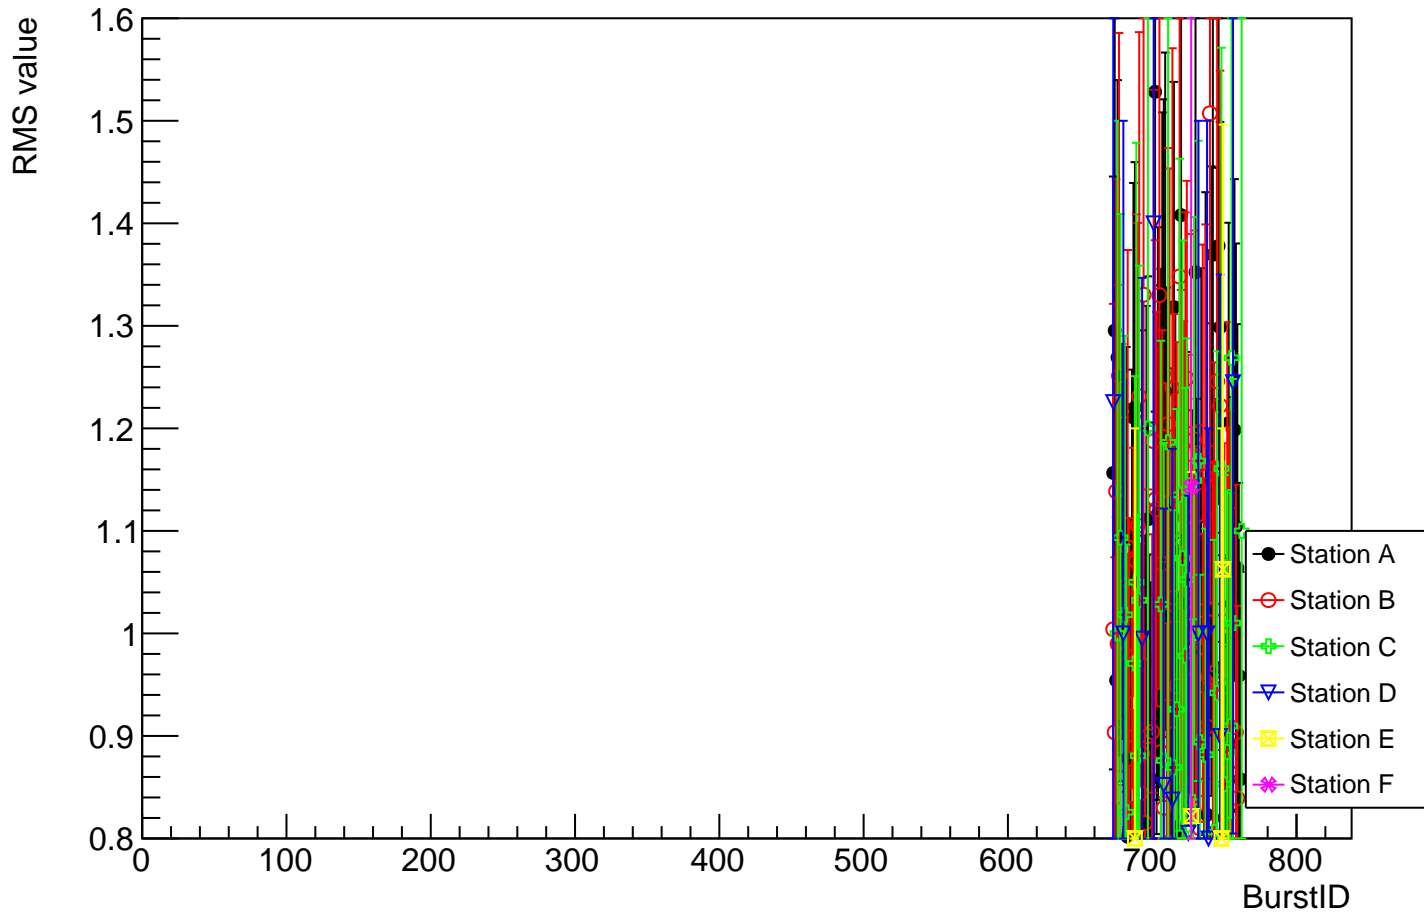

RMS_TimeWindow_-2.5ns_3.0ns_CHANTITimewrtKTAGTime