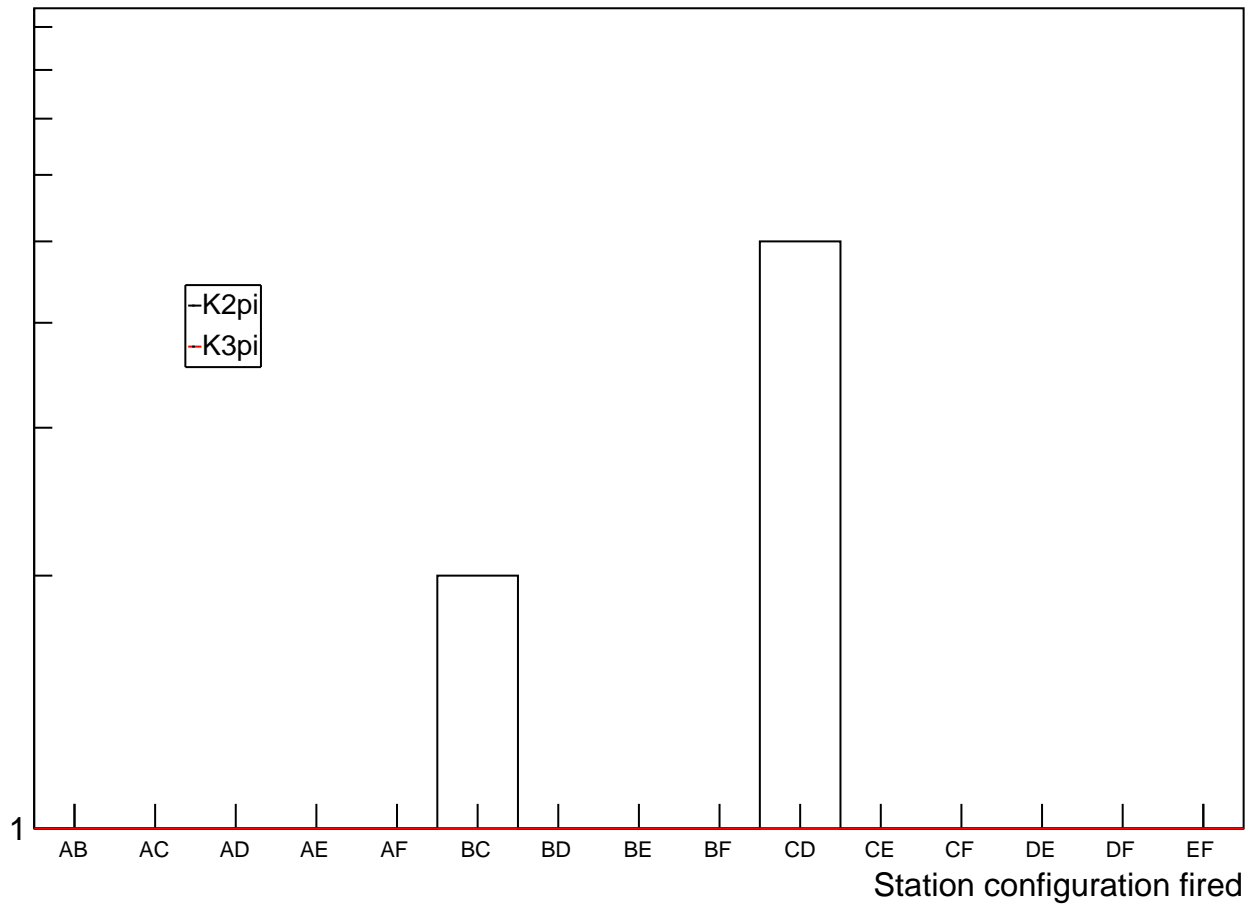

Events with 2 stations fired in cross config candidate