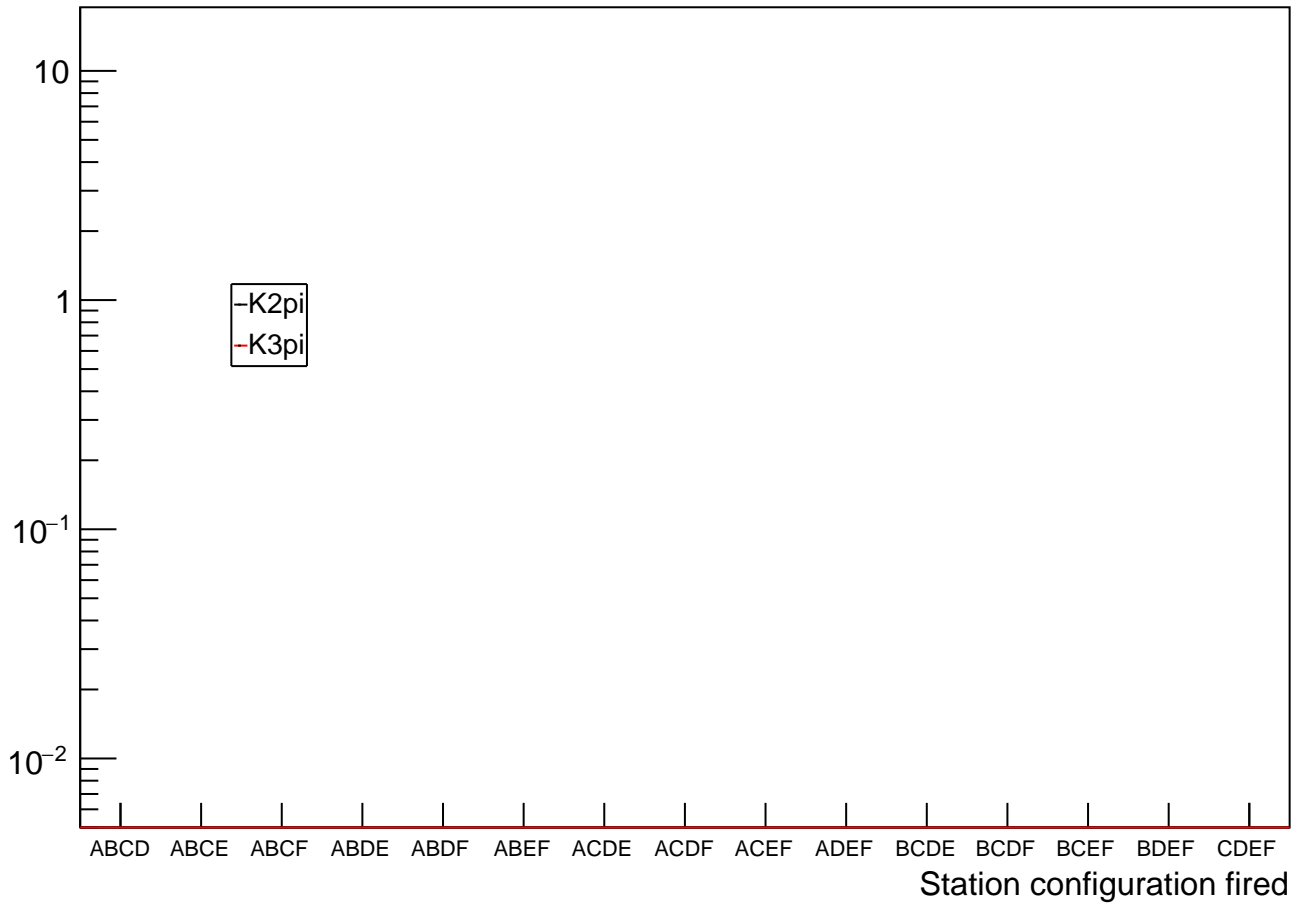

Events with 4 stations fired in cross config candidate