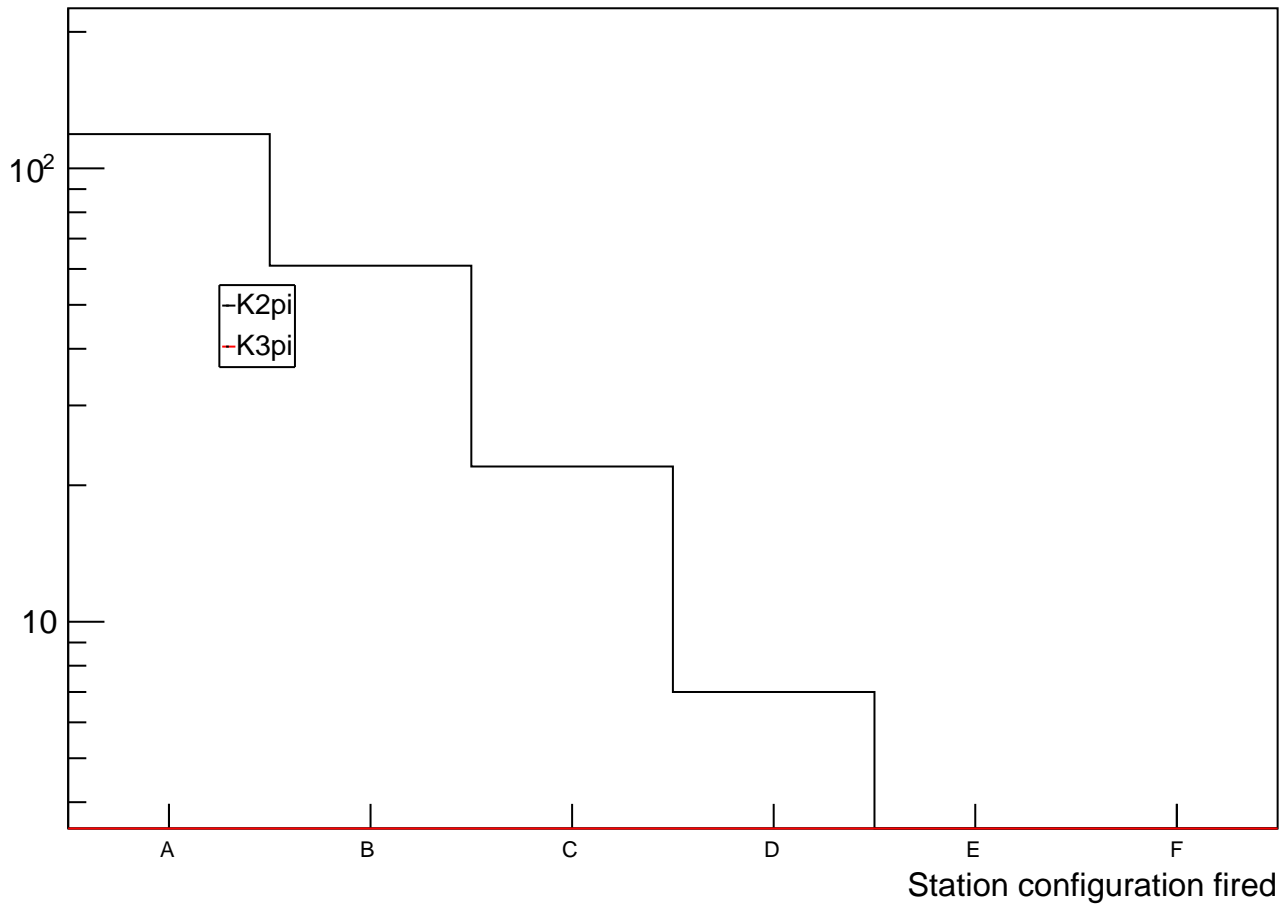

Fraction of events vetoed in  $\pm 3$ ns window (single hit config)

Fraction of events vetoed in  $\pm 3\text{ns}$  window (cross hit config)

# Events with 1 station fired in single config candidate

# Events with 1 station fired in cross config candidate