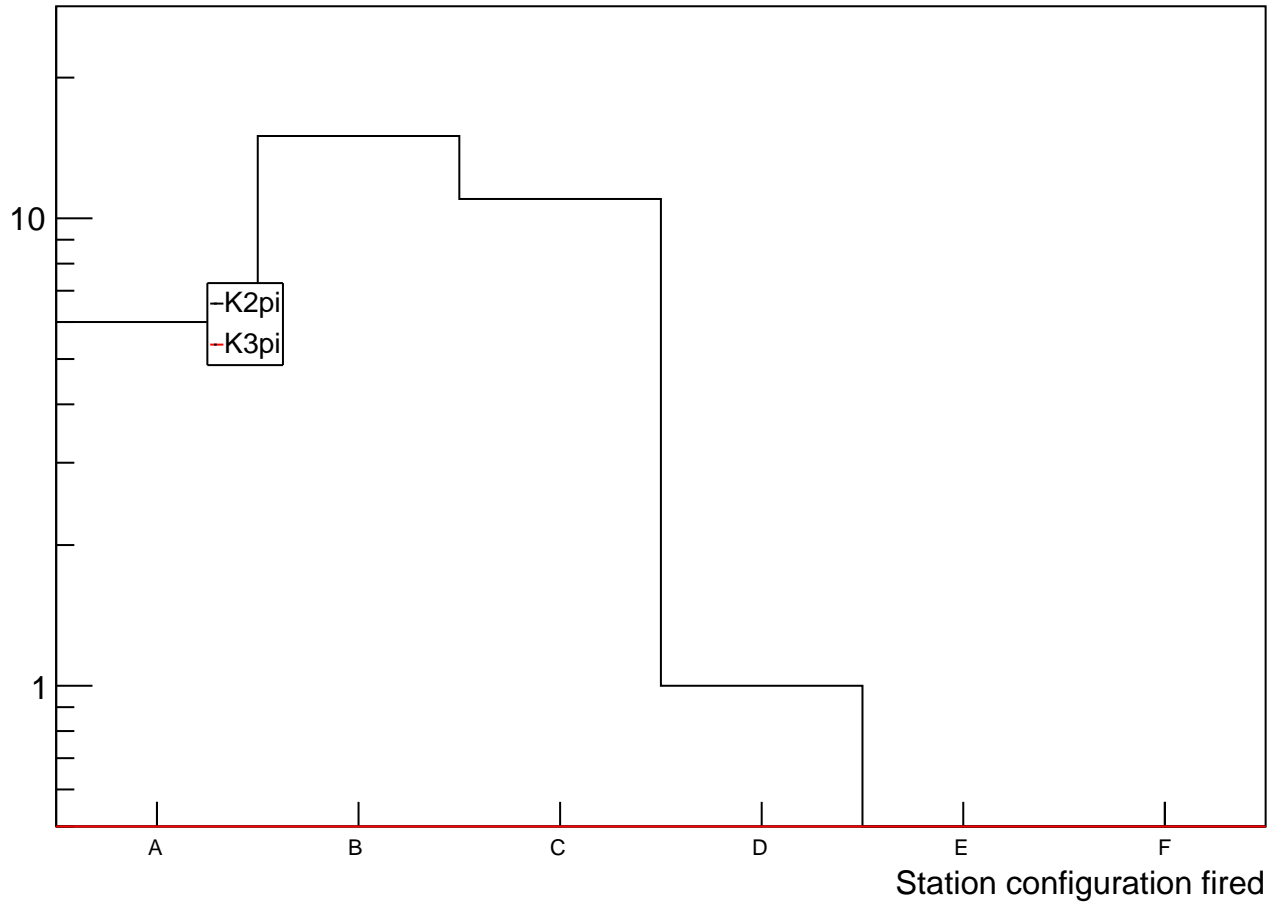

Events with 1 station fired in cross config candidate