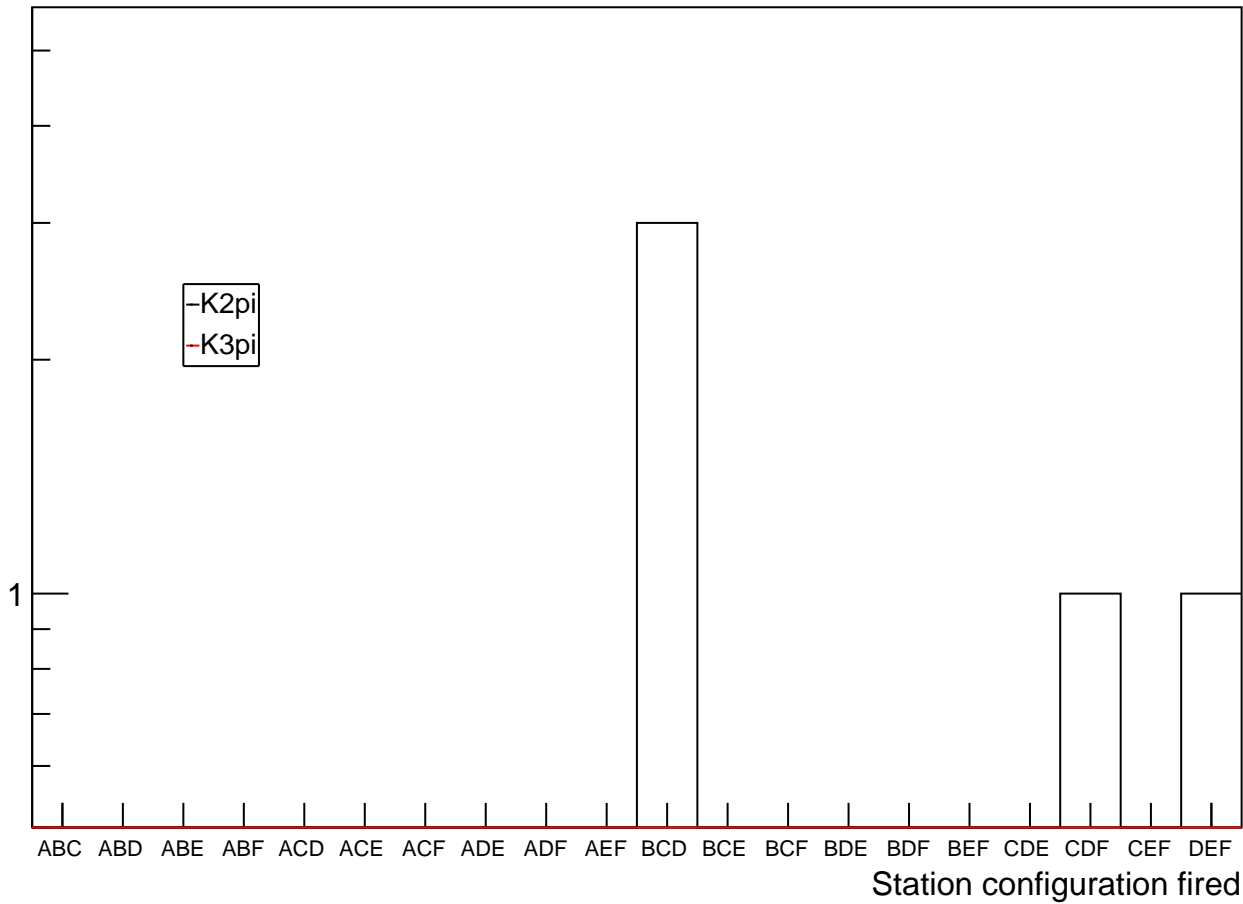

Events with 3 stations fired in single config candidate