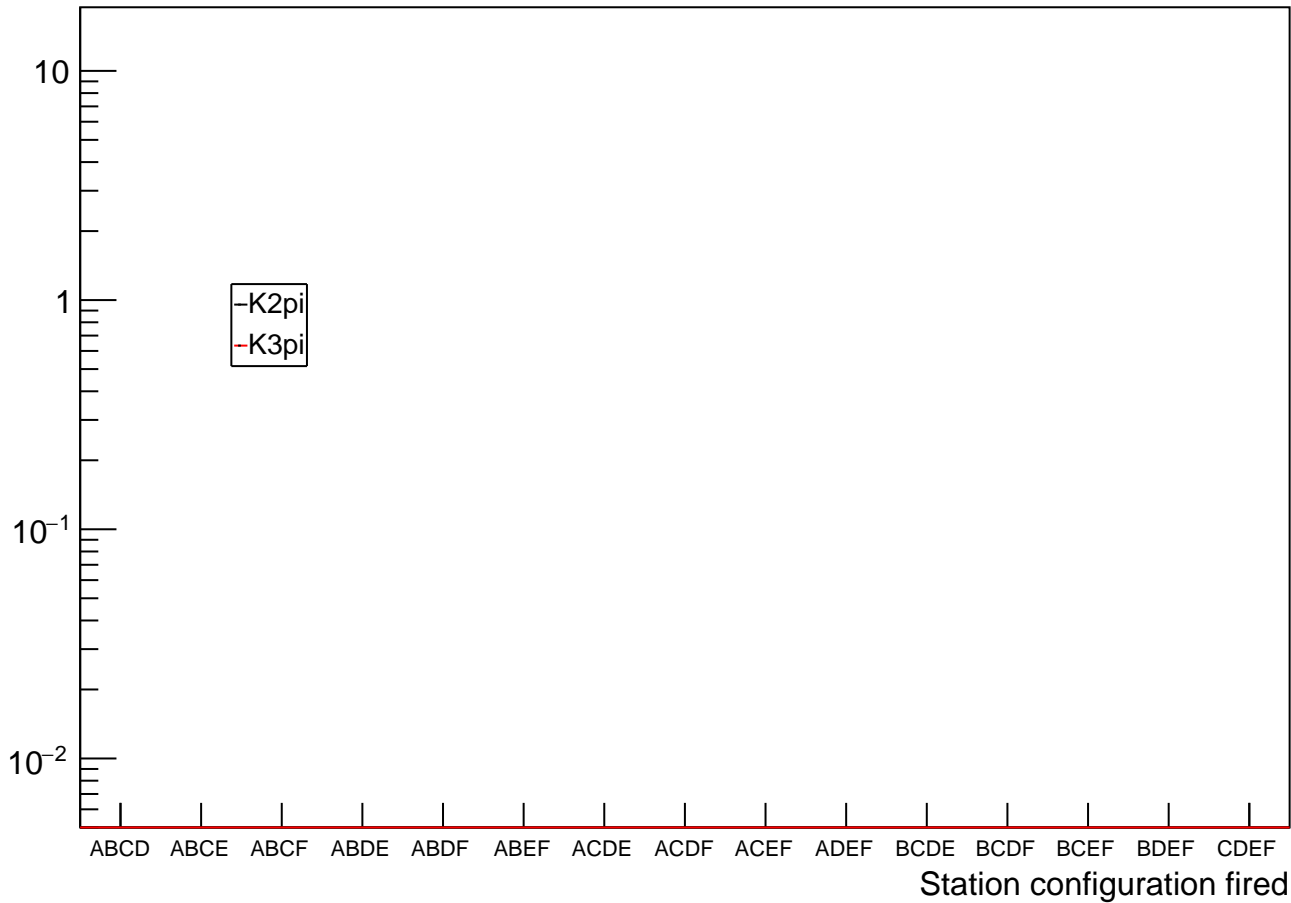

Events with 4 stations fired in single config candidate