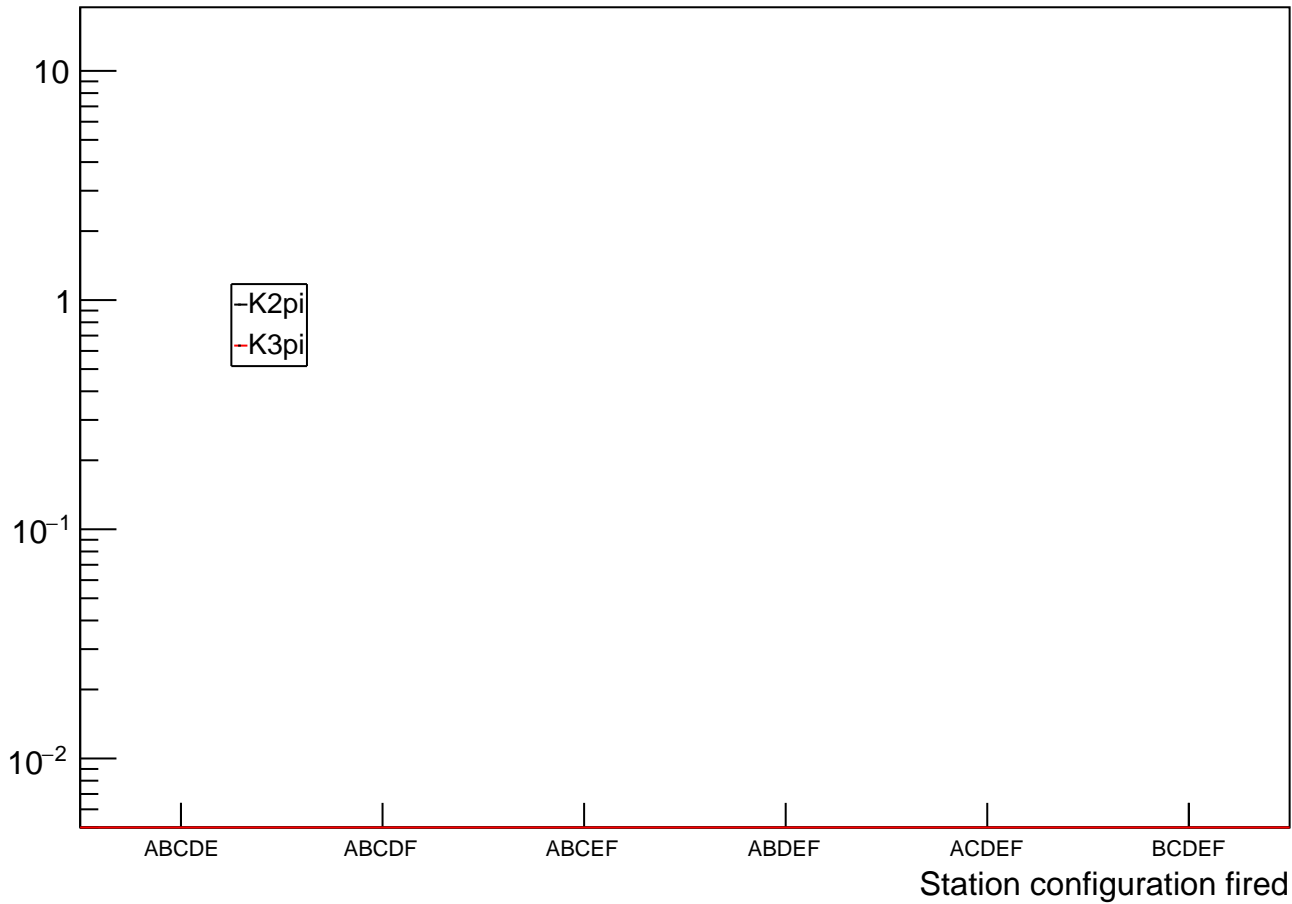

RMS_TimeWindow_-2.5ns_3.0ns_CHANIT1_TimewrtKTAGTime

Events with 5 stations fired in cross config candidate