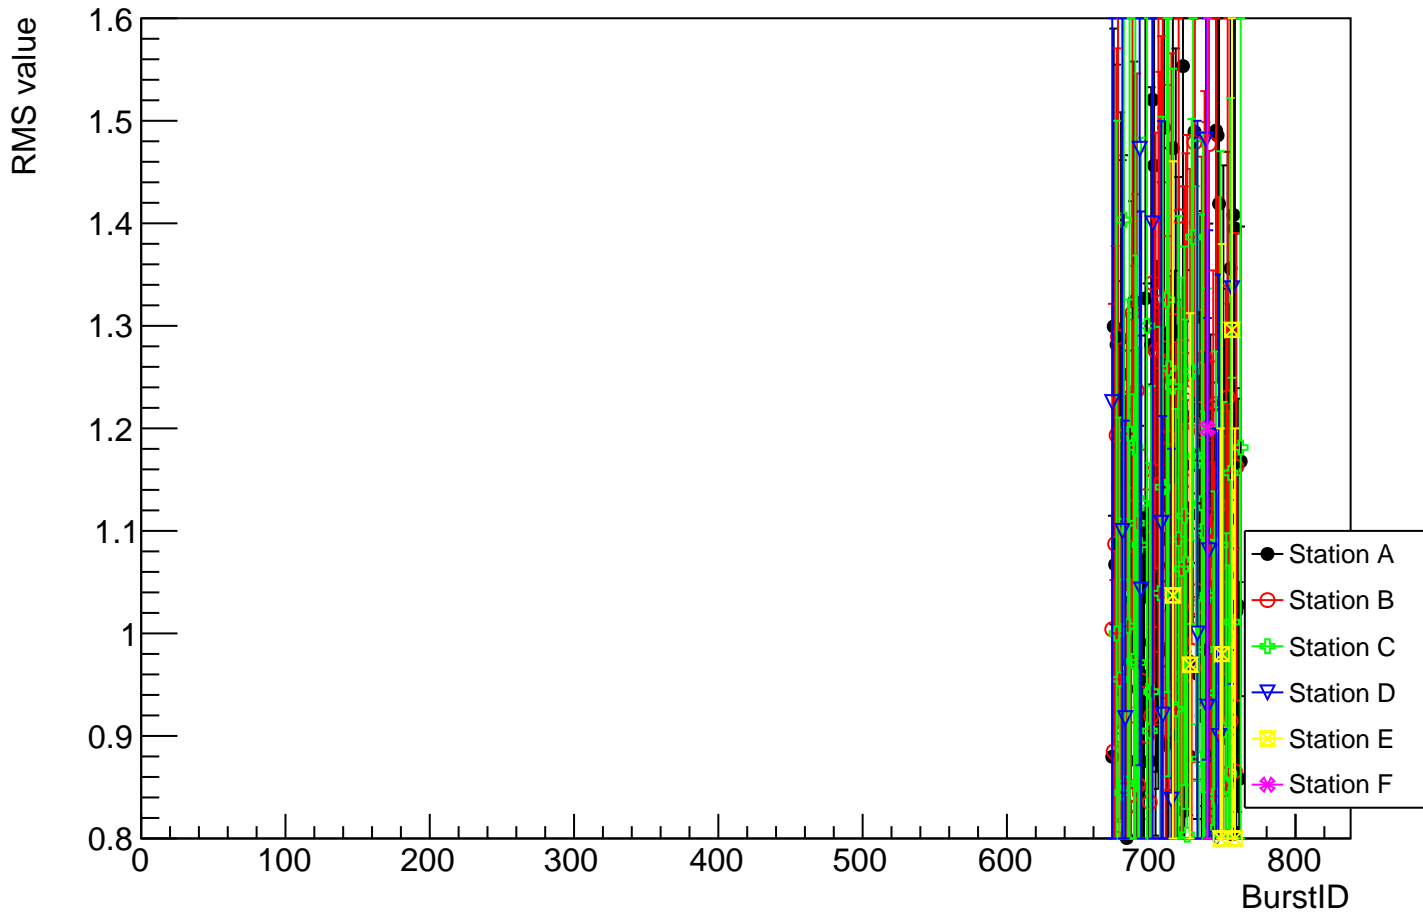

RMS_TimeWindow_-2.5ns_3.0ns_CHANTI_TimewrtTriggerTime