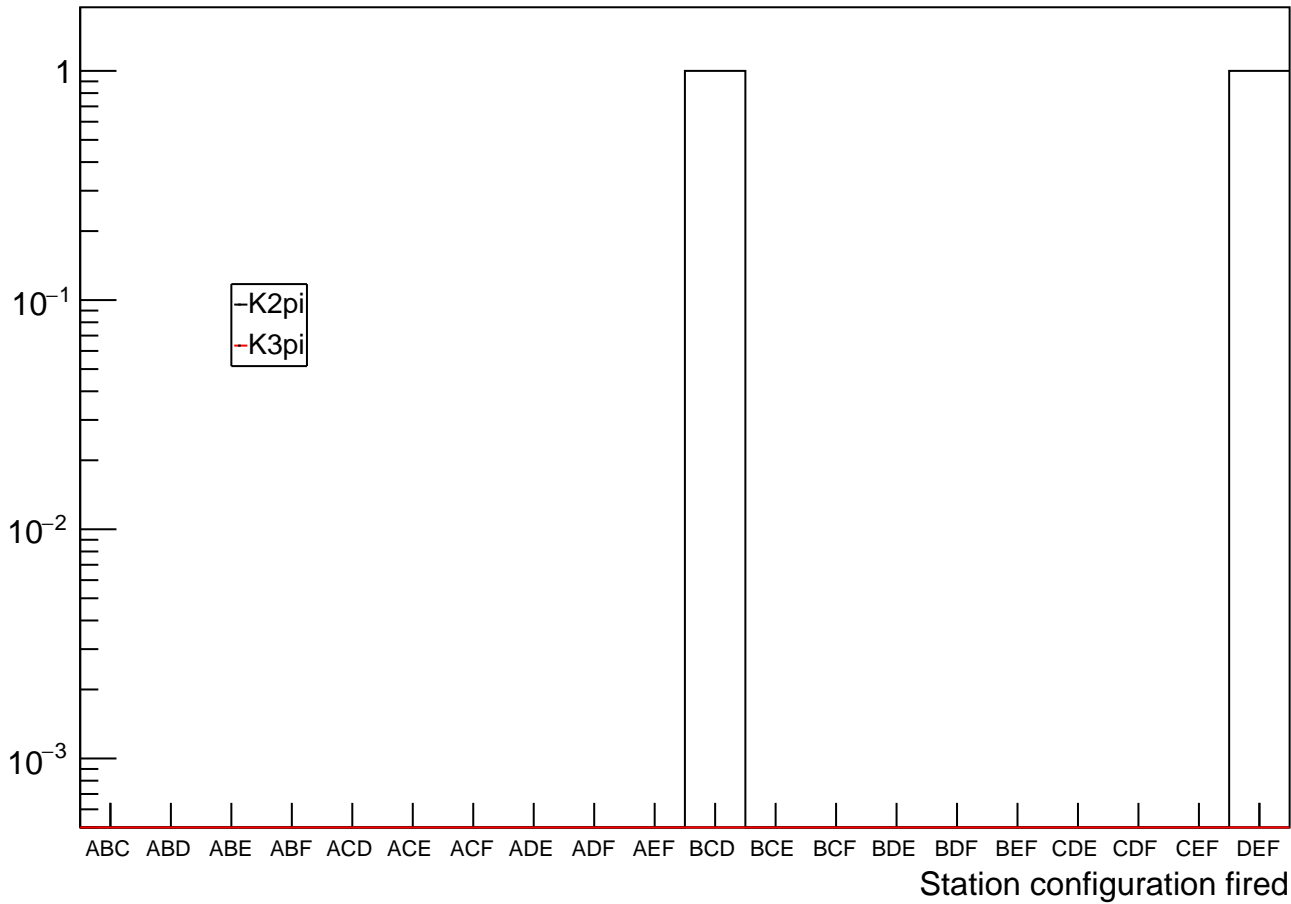

Events with 3 stations fired in cross config candidate