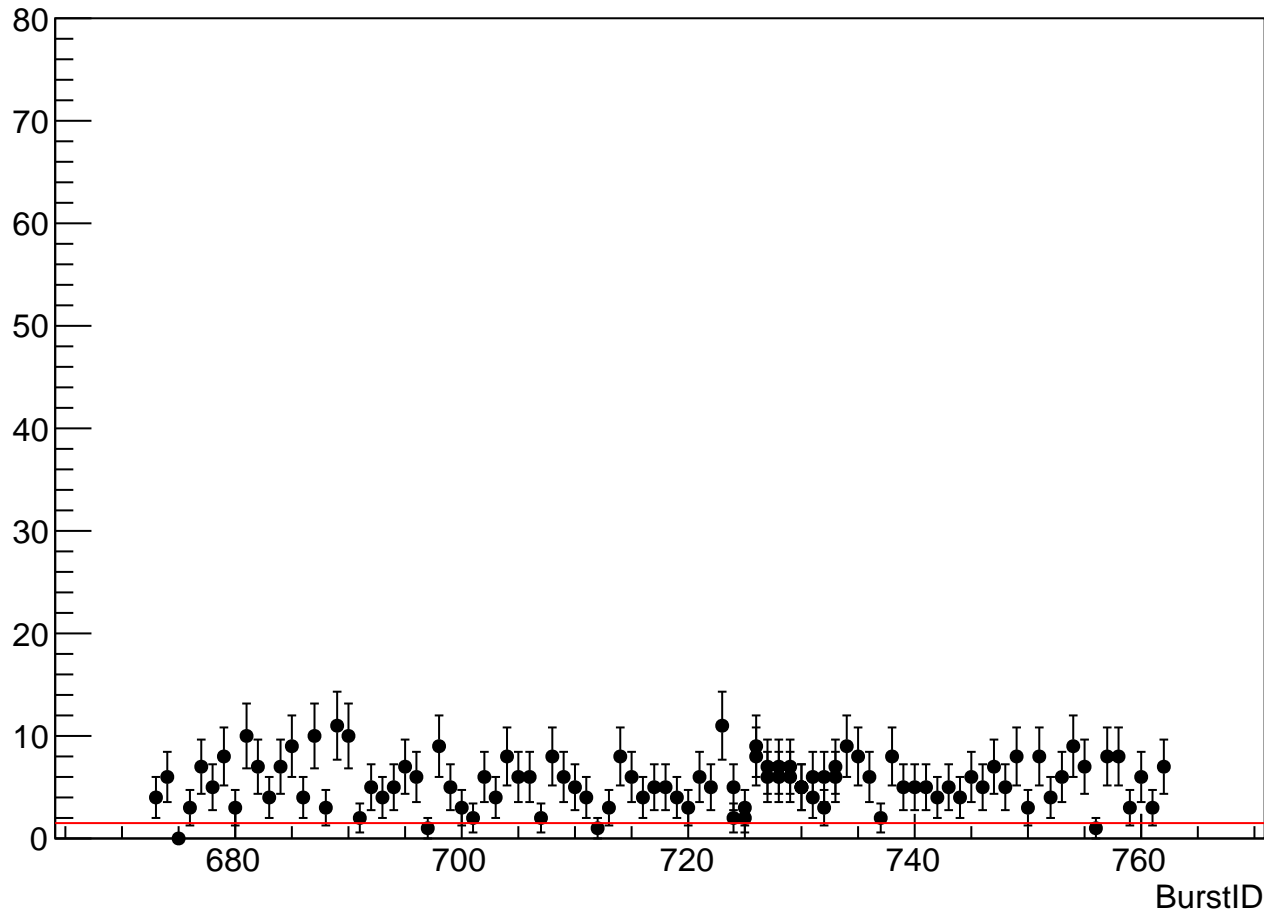

IRC expected Vs BurstID for run 8094

IRC Expected

IRC efficiency Vs BurstID for run 8094

IRCCream efficiency Vs BurstID for run 8094

SAC expected Vs BurstID for run 8094

SAC Expected

SAC efficiency Vs BurstID for run 8094

SAC Efficiency

SACCream efficiency Vs BurstID for run 8094