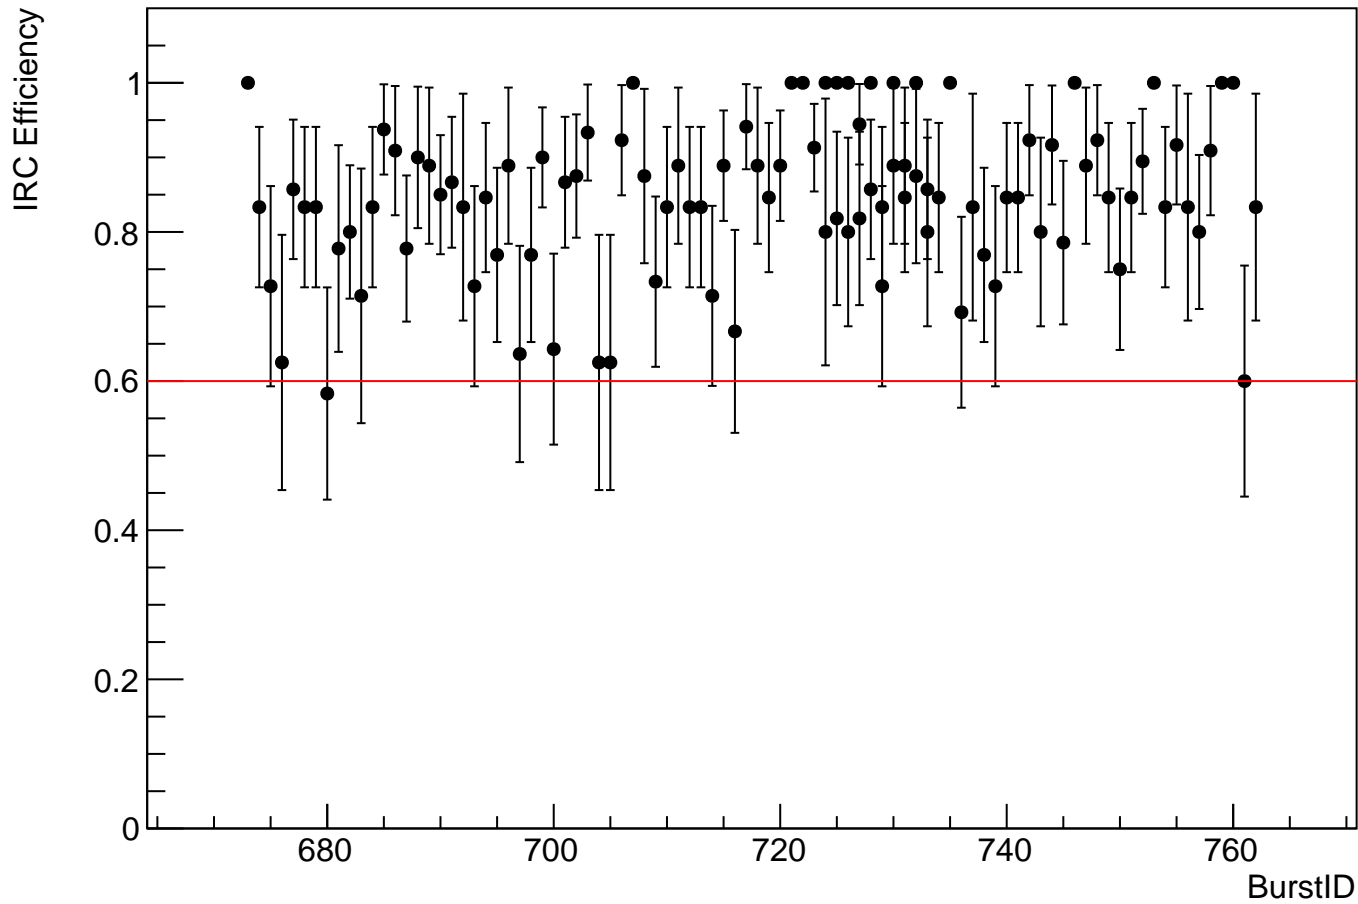

IRC expected Vs BurstID for run 8094

IRC Expected

IRC efficiency Vs BurstID for run 8094

IRCCream efficiency Vs BurstID for run 8094

SAC expected Vs BurstID for run 8094

SAC Expected

SAC efficiency Vs BurstID for run 8094

SAC Efficiency

SACCream efficiency Vs BurstID for run 8094