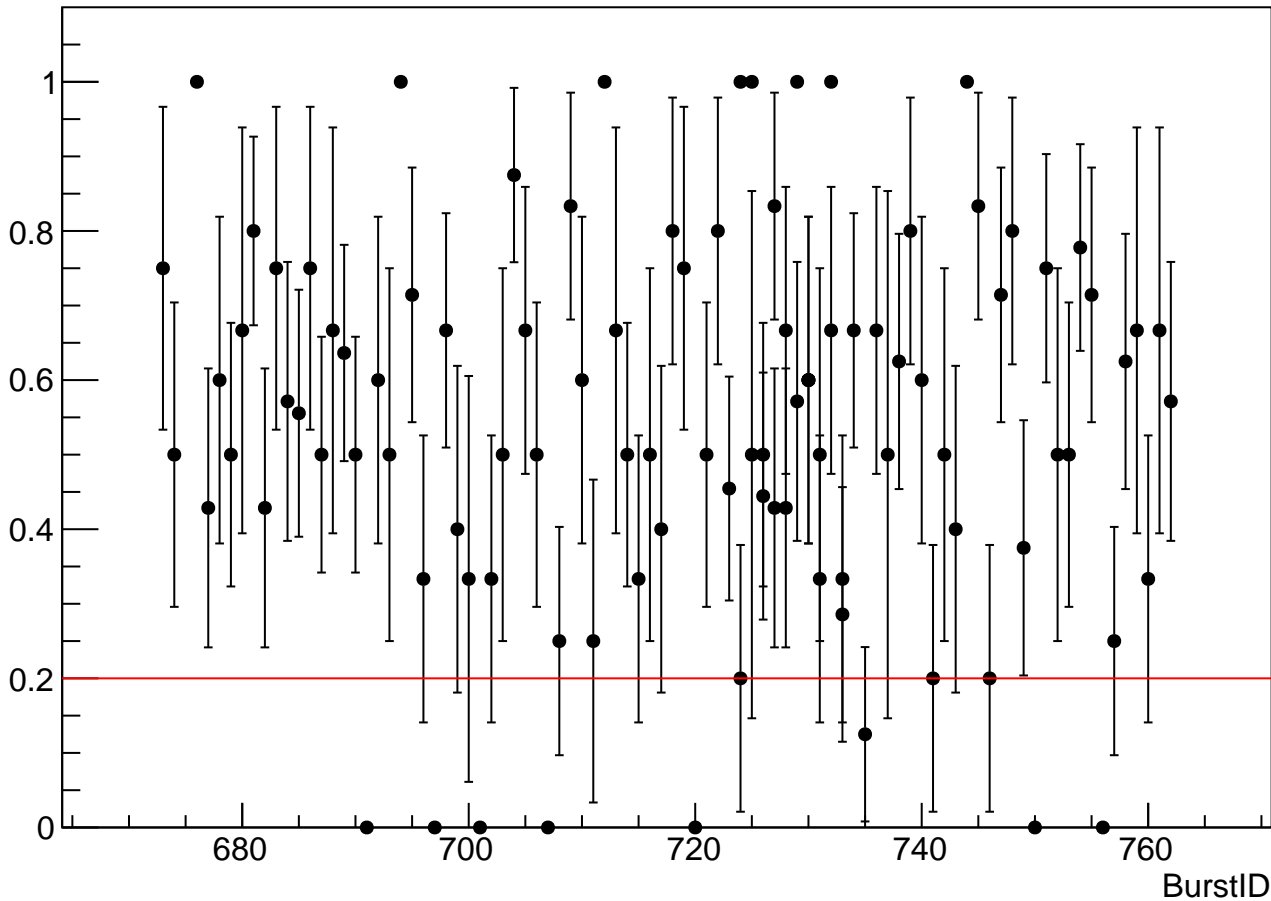

IRC expected Vs BurstID for run 8094

IRC Expected

IRC efficiency Vs BurstID for run 8094

IRCCream efficiency Vs BurstID for run 8094

SAC expected Vs BurstID for run 8094

SAC Expected

SAC efficiency Vs BurstID for run 8094

SAC Efficiency

SACCream efficiency Vs BurstID for run 8094