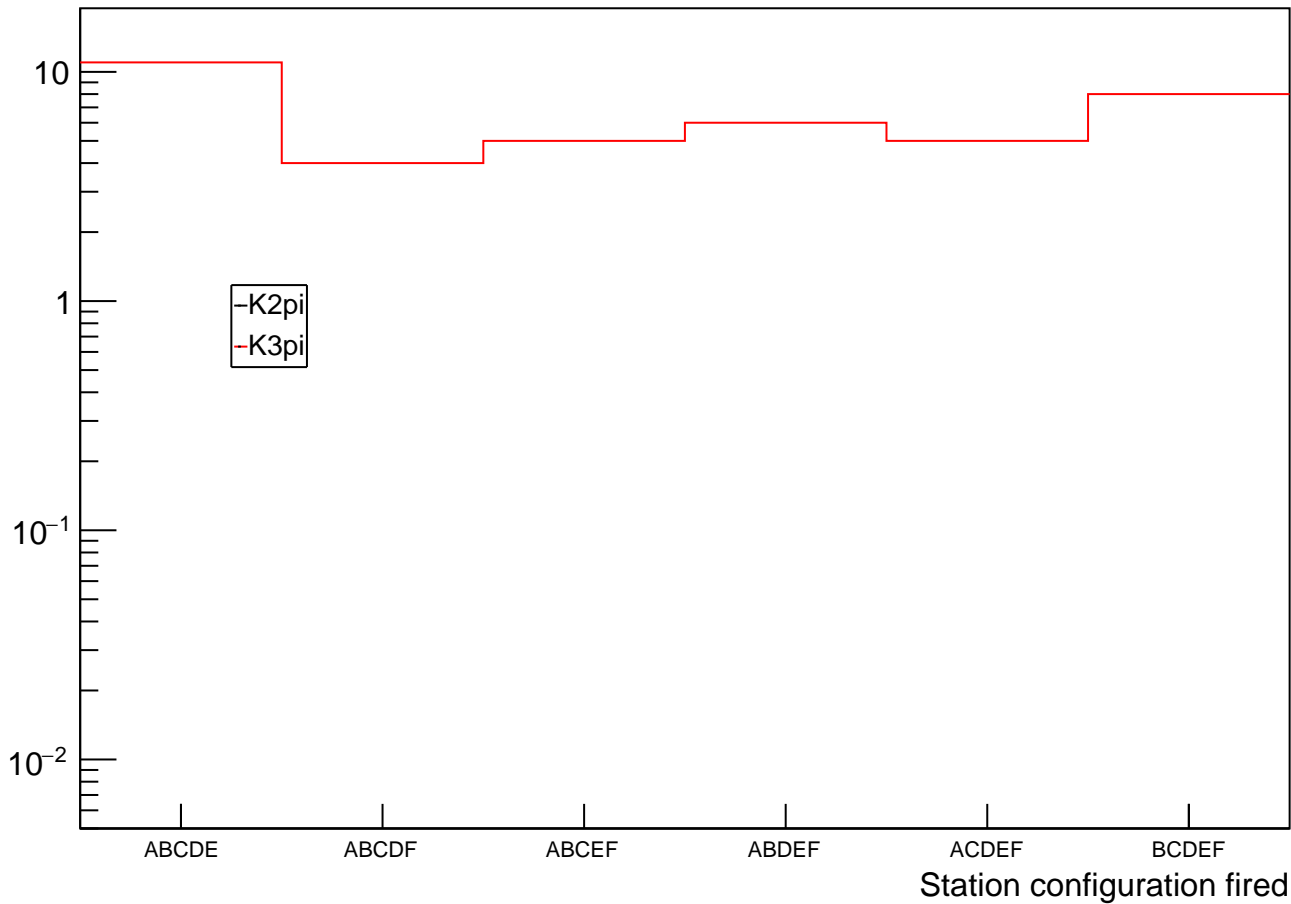

Fraction of events vetoed in ± 3 ns window (single hit config)

Fraction of events vetoed in $\pm 3\text{ns}$ window (cross hit config)

Events with 1 station fired in single config candidate

Events with 1 station fired in cross config candidate

Events with 2 stations fired in single config candidate

Events with 2 stations fired in cross config candidate

Events with 3 stations fired in single config candidate

Events with 3 stations fired in cross config candidate

Events with 4 stations fired in single config candidate

Events with 4 stations fired in cross config candidate

Events with 5 stations fired in single config candidate

Events with 5 stations fired in cross config candidate