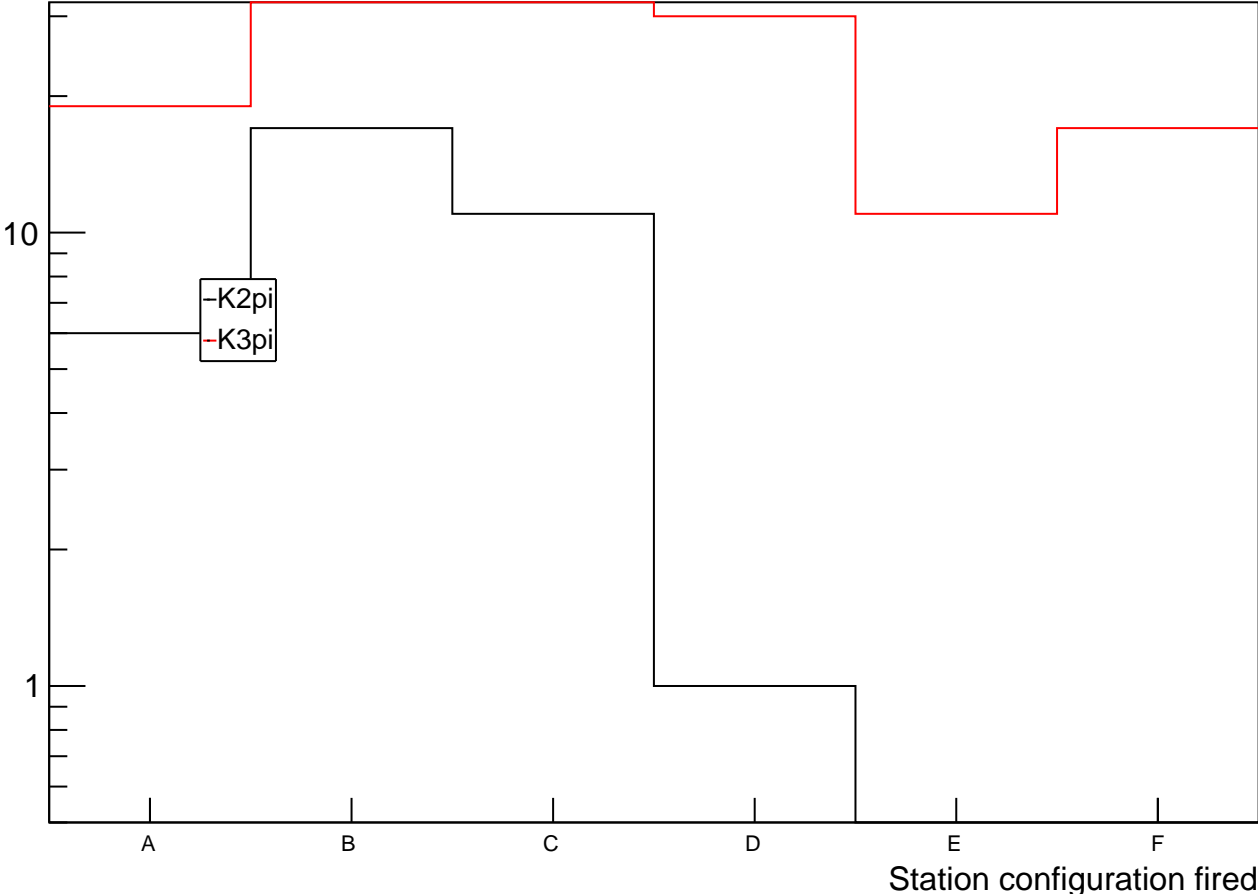

Fraction of events vetoed in ± 3 ns window (single hit config)

Fraction of events vetoed in $\pm 3\text{ns}$ window (cross hit config)

Events with 1 station fired in single config candidate

Events with 1 station fired in cross config candidate

Events with 2 stations fired in single config candidate

Events with 2 stations fired in cross config candidate

Events with 3 stations fired in single config candidate

Events with 3 stations fired in cross config candidate

Events with 4 stations fired in single config candidate

Events with 4 stations fired in cross config candidate

Events with 5 stations fired in single config candidate

Events with 5 stations fired in cross config candidate