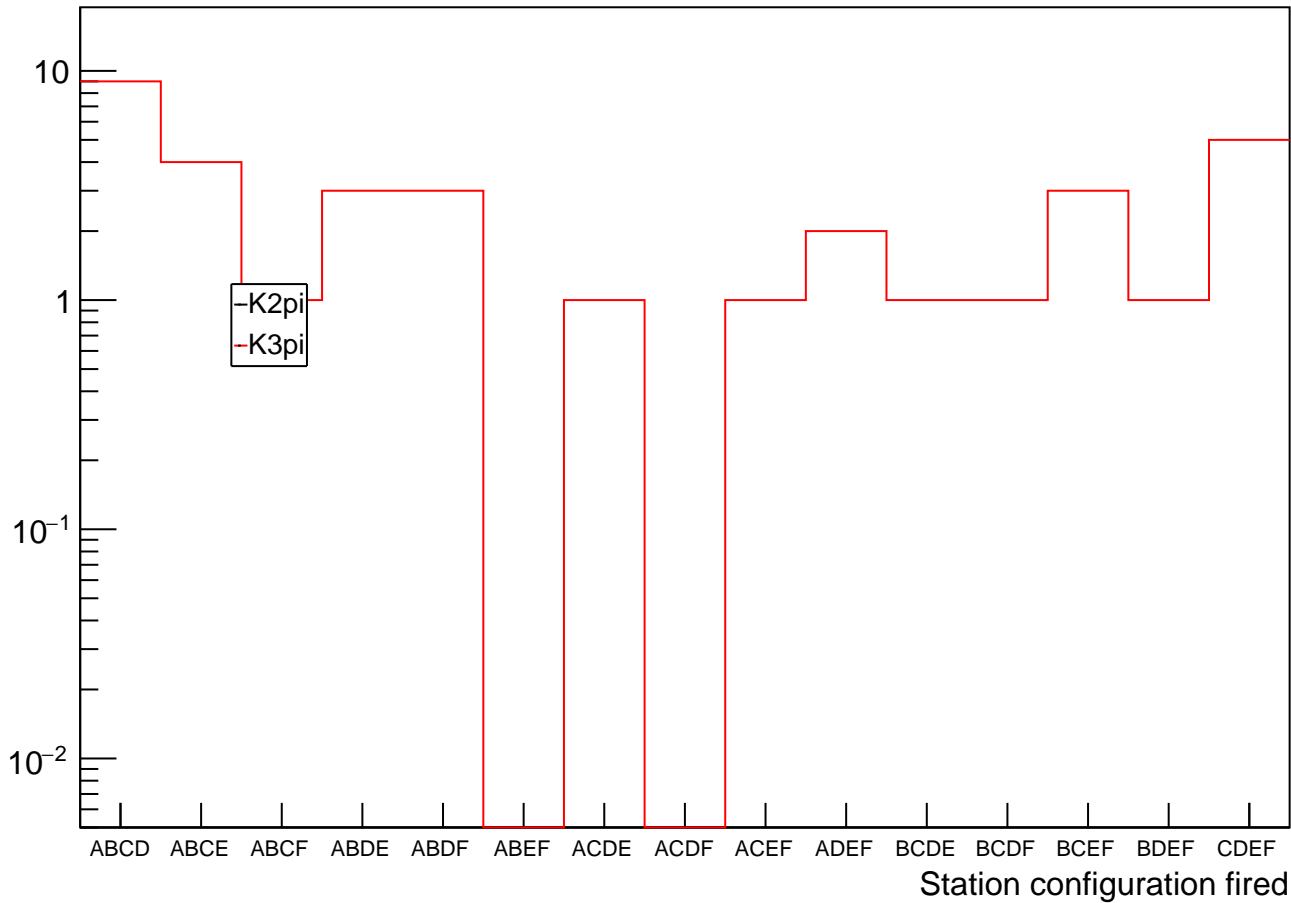

Fraction of events vetoed in ± 3 ns window (single hit config)

Fraction of events vetoed in $\pm 3\text{ns}$ window (cross hit config)

Events with 1 station fired in single config candidate

Events with 1 station fired in cross config candidate

Events with 2 stations fired in single config candidate

Events with 2 stations fired in cross config candidate

Events with 3 stations fired in single config candidate

Events with 3 stations fired in cross config candidate

Events with 4 stations fired in single config candidate

Events with 4 stations fired in cross config candidate

Events with 5 stations fired in single config candidate

Events with 5 stations fired in cross config candidate