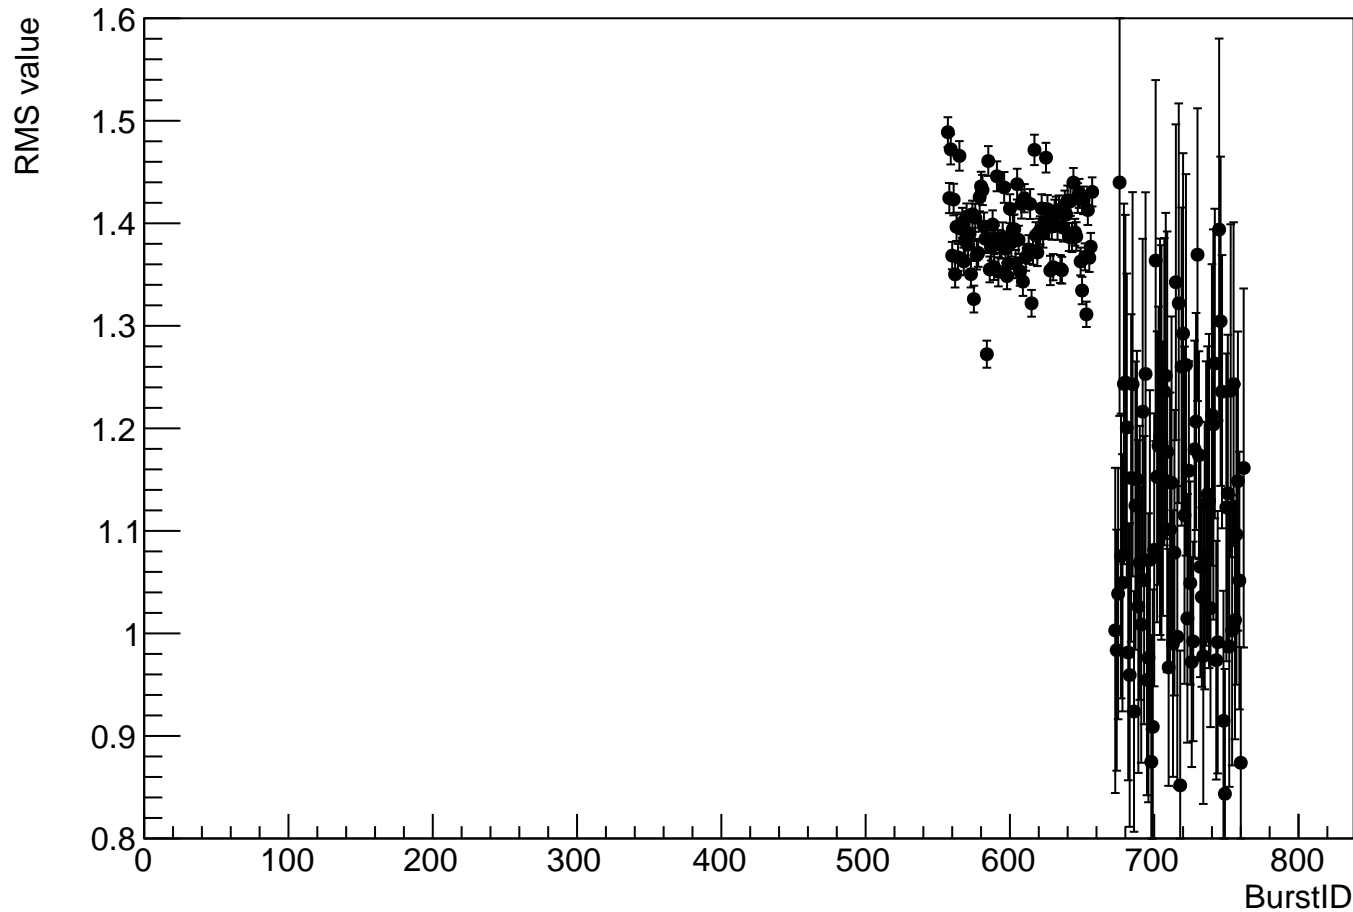

RMS_TimeWindow_-2.5ns_3.0ns_CHANIT1TimewrtTriggerTime