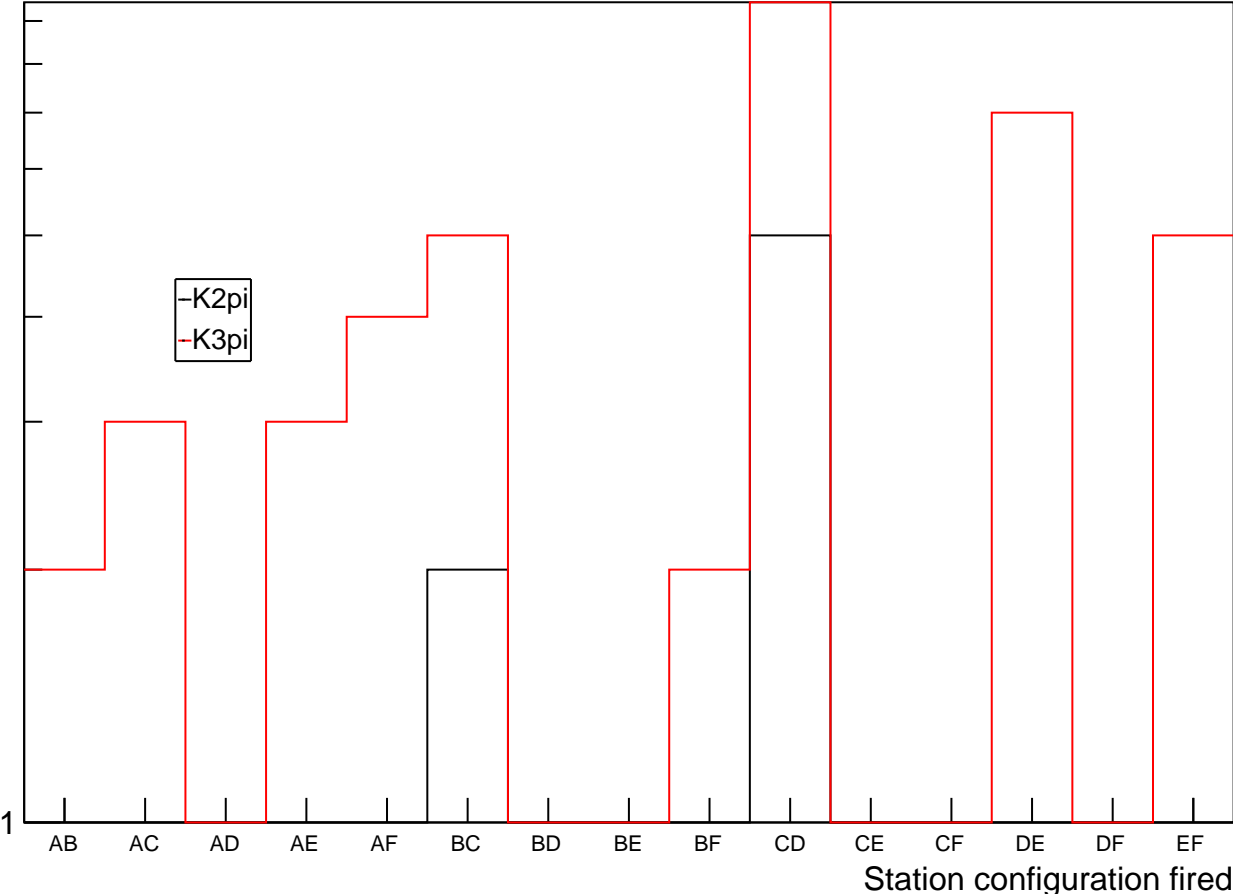

Fraction of events vetoed in ± 3 ns window (single hit config)

Fraction of events vetoed in $\pm 3\text{ns}$ window (cross hit config)

Events with 1 station fired in single config candidate

Events with 1 station fired in cross config candidate

Events with 2 stations fired in single config candidate

Events with 2 stations fired in cross config candidate

Events with 3 stations fired in single config candidate

Events with 3 stations fired in cross config candidate

Events with 4 stations fired in single config candidate

Events with 4 stations fired in cross config candidate

Events with 5 stations fired in single config candidate

Events with 5 stations fired in cross config candidate

RMS_TimeWindow_-2.5ns_3.0ns_CHANTI_TimewrtKTAGTime

RMS_TimeWindow_-2.5ns_3.0ns_CHANTI_TimewrtTriggerTime

RMS_TimeWindow_-2.5ns_3.0ns_CHANTITimewrtKTAGTime

RMS_TimeWindow_-2.5ns_3.0ns_CHANIT1TimewrtTriggerTime