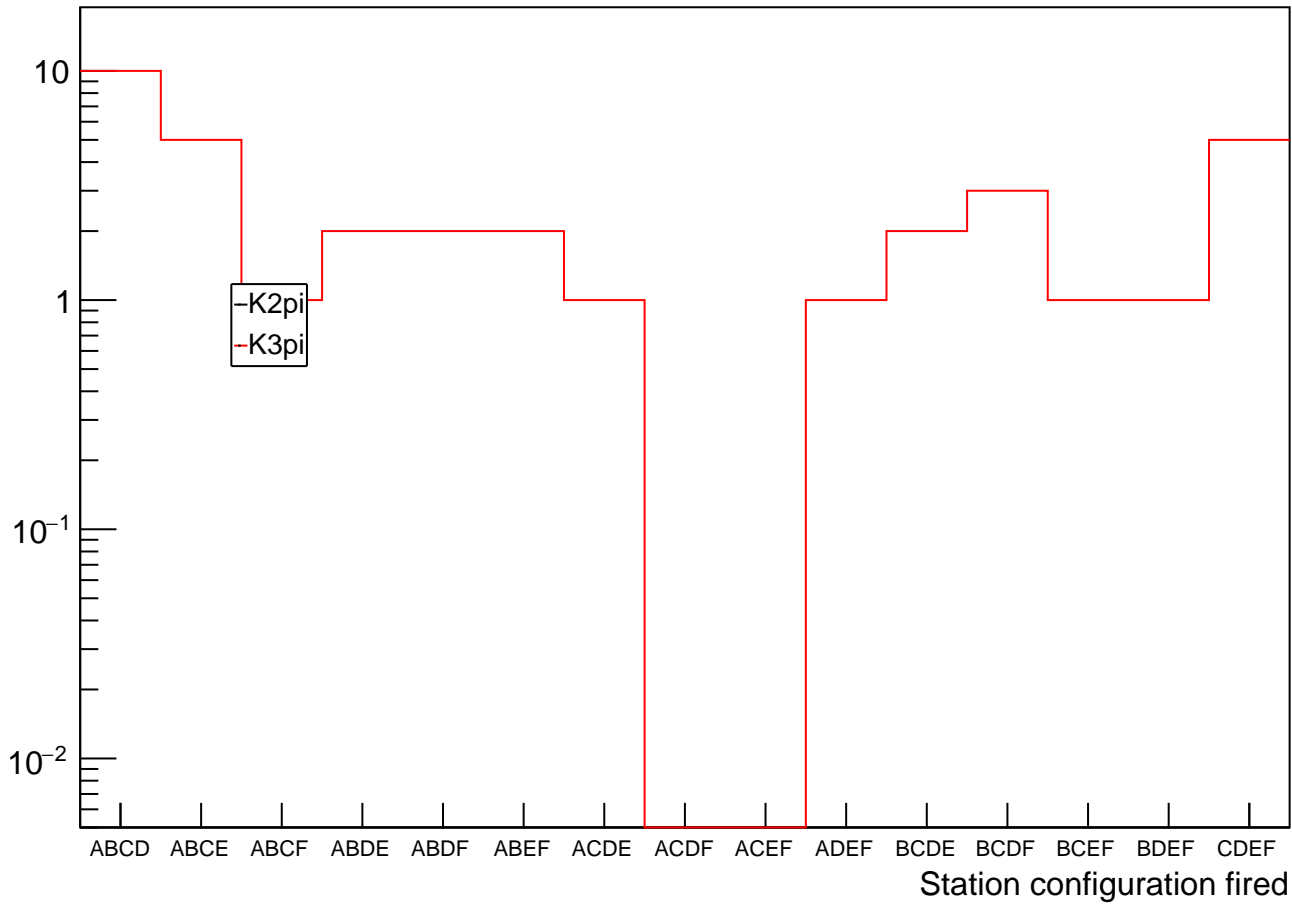

Fraction of events vetoed in ± 3 ns window (single hit config)

Fraction of events vetoed in $\pm 3\text{ns}$ window (cross hit config)

Events with 1 station fired in single config candidate

Events with 1 station fired in cross config candidate

Events with 2 stations fired in single config candidate

Events with 2 stations fired in cross config candidate

Events with 3 stations fired in single config candidate

Events with 3 stations fired in cross config candidate

Events with 4 stations fired in single config candidate

Events with 4 stations fired in cross config candidate

Events with 5 stations fired in single config candidate

Events with 5 stations fired in cross config candidate