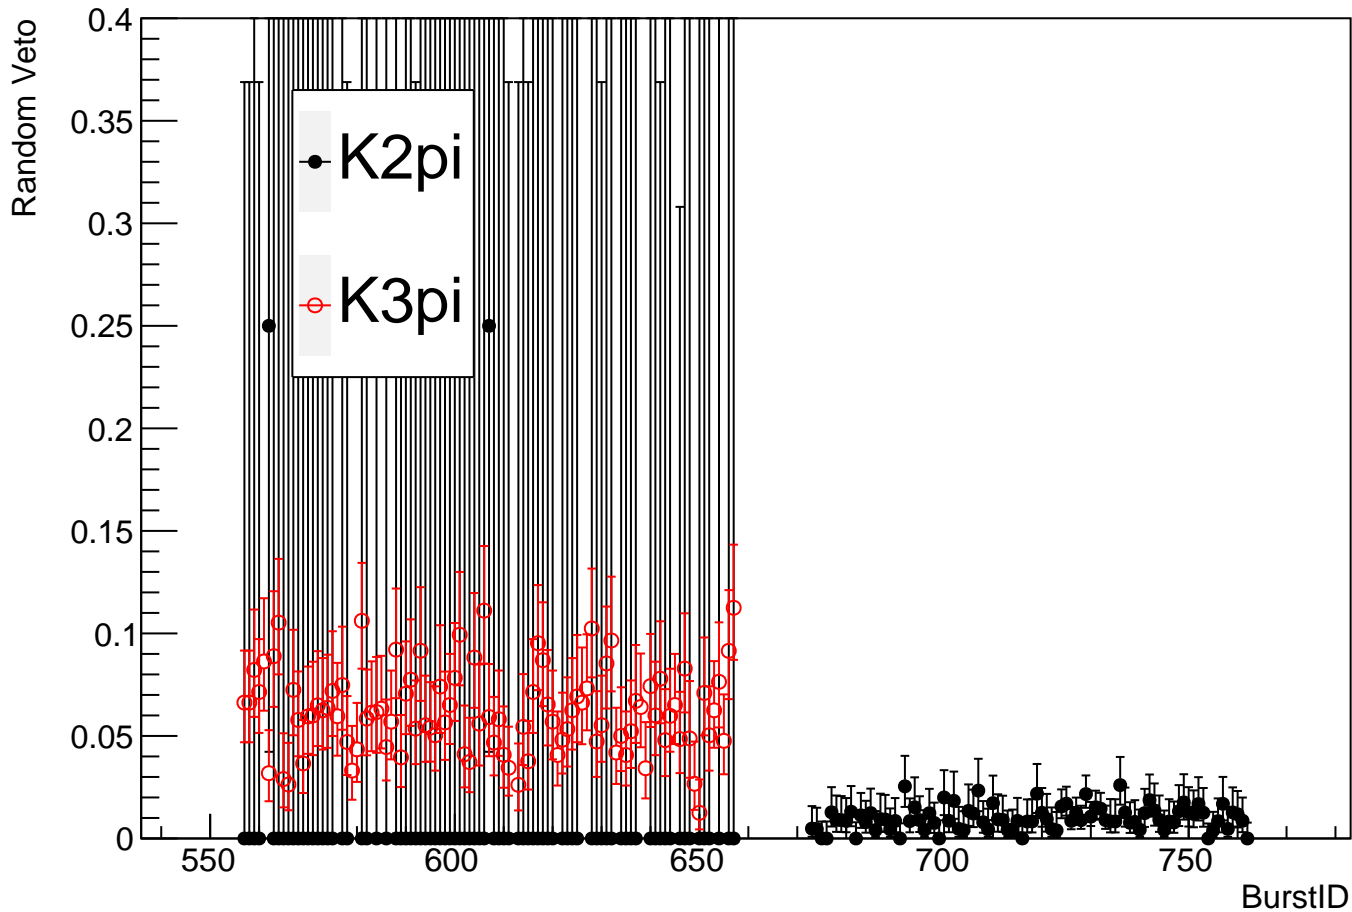

Fraction of events vetoed in ± 3 ns window (single hit config)

Fraction of events vetoed in $\pm 3\text{ns}$ window (cross hit config)

Events with 1 station fired in single config candidate

Events with 1 station fired in cross config candidate

Events with 2 stations fired in single config candidate

Events with 2 stations fired in cross config candidate

Events with 3 stations fired in single config candidate

Events with 3 stations fired in cross config candidate

Events with 4 stations fired in single config candidate

Events with 4 stations fired in cross config candidate

Events with 5 stations fired in single config candidate

Events with 5 stations fired in cross config candidate

RMS_TimeWindow_-2.5ns_3.0ns_CHANTI_TimewrtKTAGTime

RMS_TimeWindow_-2.5ns_3.0ns_CHANTI_TimewrtTriggerTime

RMS_TimeWindow_-2.5ns_3.0ns_CHANTITimewrtKTAGTime

RMS_TimeWindow_-2.5ns_3.0ns_CHANIT1TimewrtTriggerTime