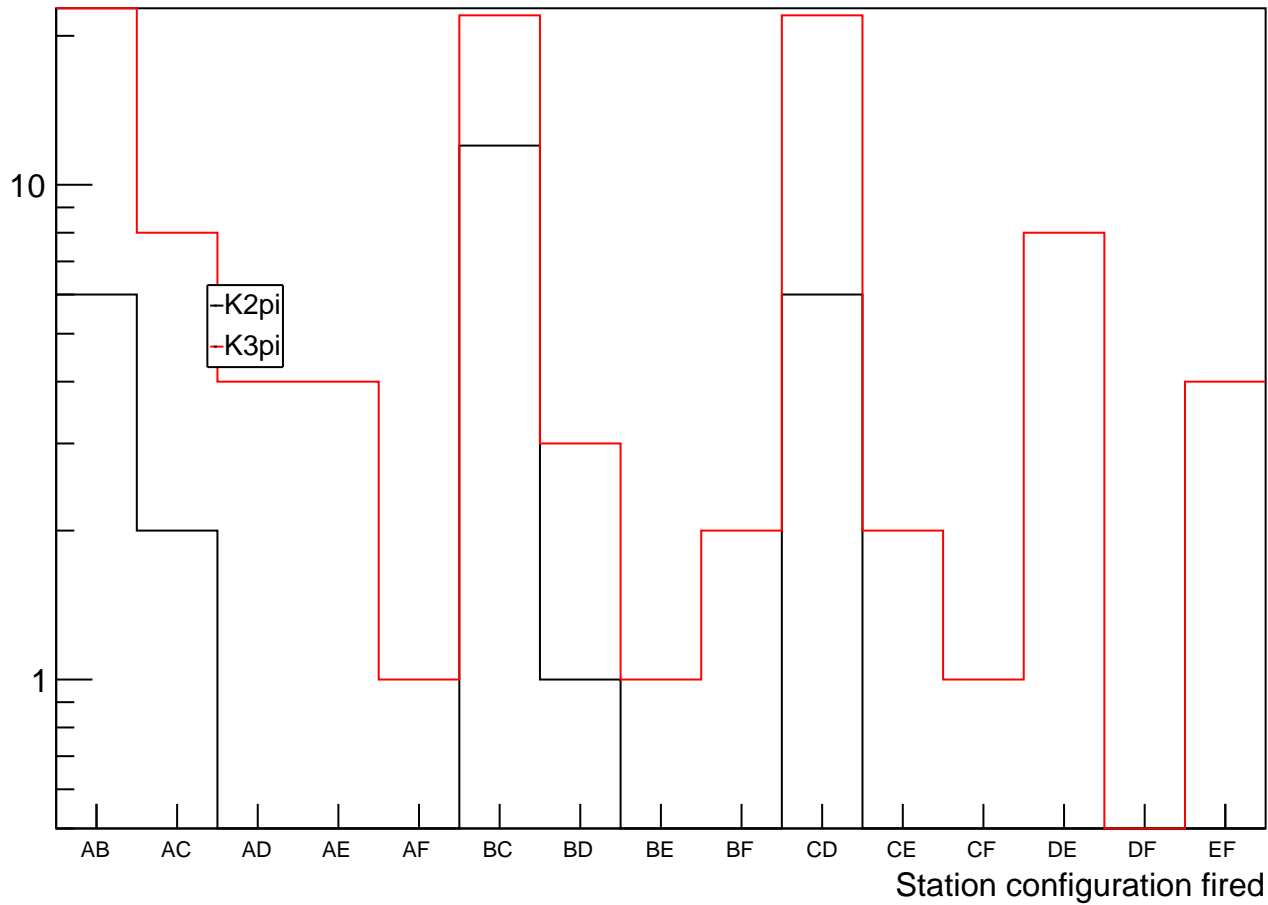

Fraction of events vetoed in ± 3 ns window (single hit config)

Fraction of events vetoed in $\pm 3\text{ns}$ window (cross hit config)

Events with 1 station fired in single config candidate

Events with 1 station fired in cross config candidate

Events with 2 stations fired in single config candidate

Events with 2 stations fired in cross config candidate

Events with 3 stations fired in single config candidate

Events with 3 stations fired in cross config candidate

Events with 4 stations fired in single config candidate

Events with 4 stations fired in cross config candidate

Events with 5 stations fired in single config candidate

Events with 5 stations fired in cross config candidate