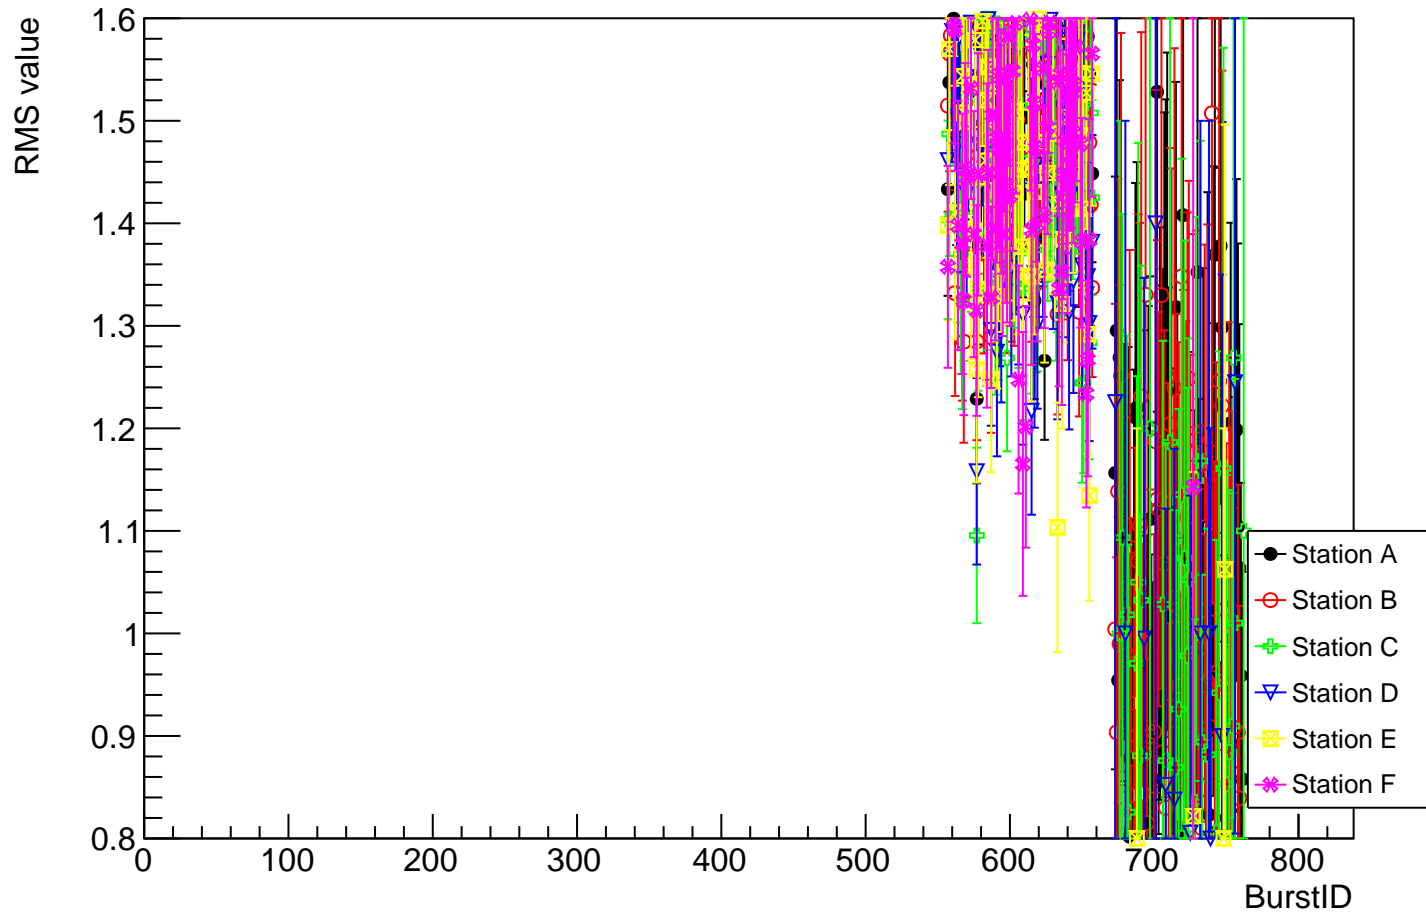

RMS_TimeWindow_-2.5ns_3.0ns_CHANTITimewrtKTAGTime