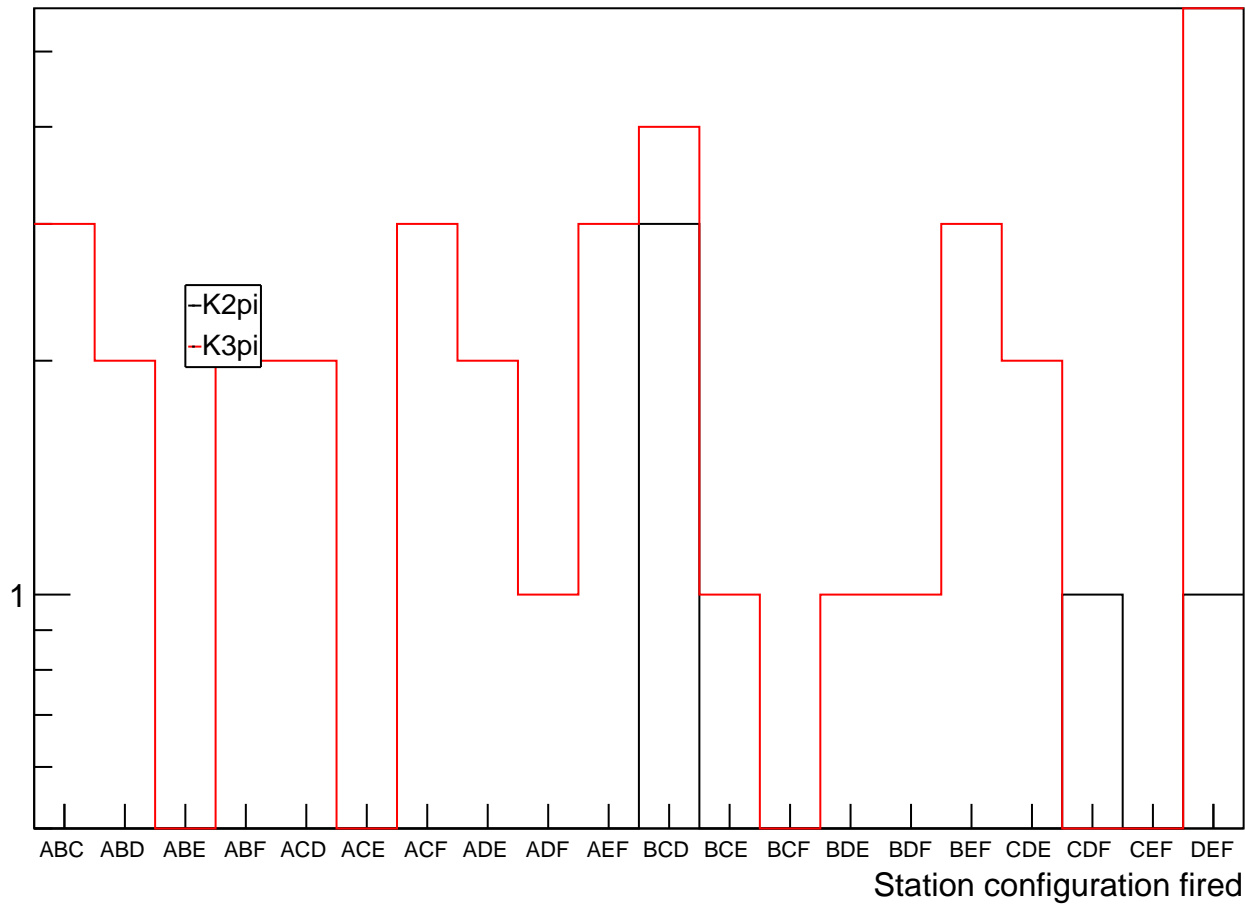

Fraction of events vetoed in ± 3 ns window (single hit config)

Fraction of events vetoed in $\pm 3\text{ns}$ window (cross hit config)

Events with 1 station fired in single config candidate

Events with 1 station fired in cross config candidate

Events with 2 stations fired in single config candidate

Events with 2 stations fired in cross config candidate

Events with 3 stations fired in single config candidate

Events with 3 stations fired in cross config candidate

Events with 4 stations fired in single config candidate

Events with 4 stations fired in cross config candidate

Events with 5 stations fired in single config candidate

Events with 5 stations fired in cross config candidate