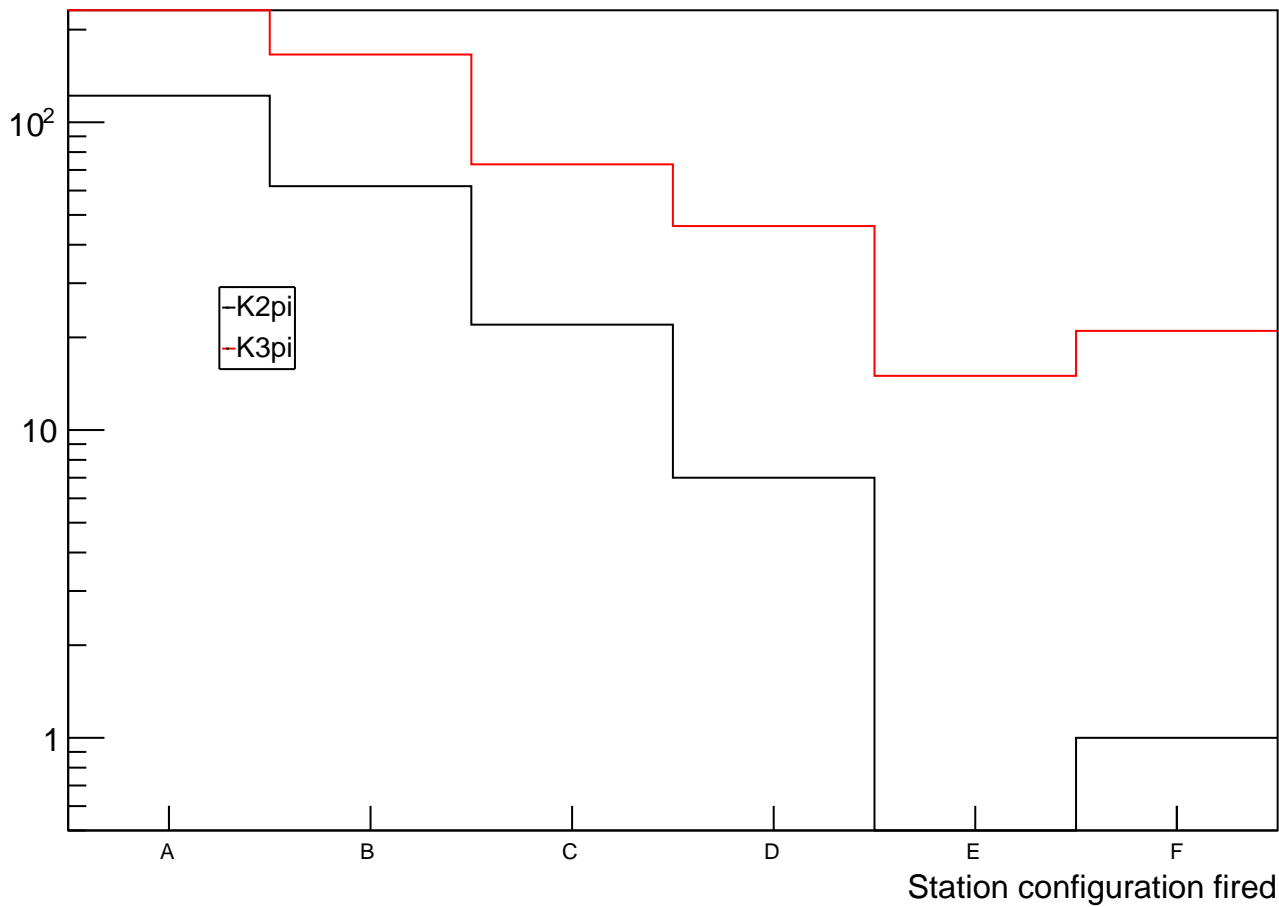

Fraction of events vetoed in ± 3 ns window (single hit config)

Fraction of events vetoed in $\pm 3\text{ns}$ window (cross hit config)

Events with 1 station fired in single config candidate

Events with 1 station fired in cross config candidate

Events with 2 stations fired in single config candidate

Events with 2 stations fired in cross config candidate

Events with 3 stations fired in single config candidate

Events with 3 stations fired in cross config candidate