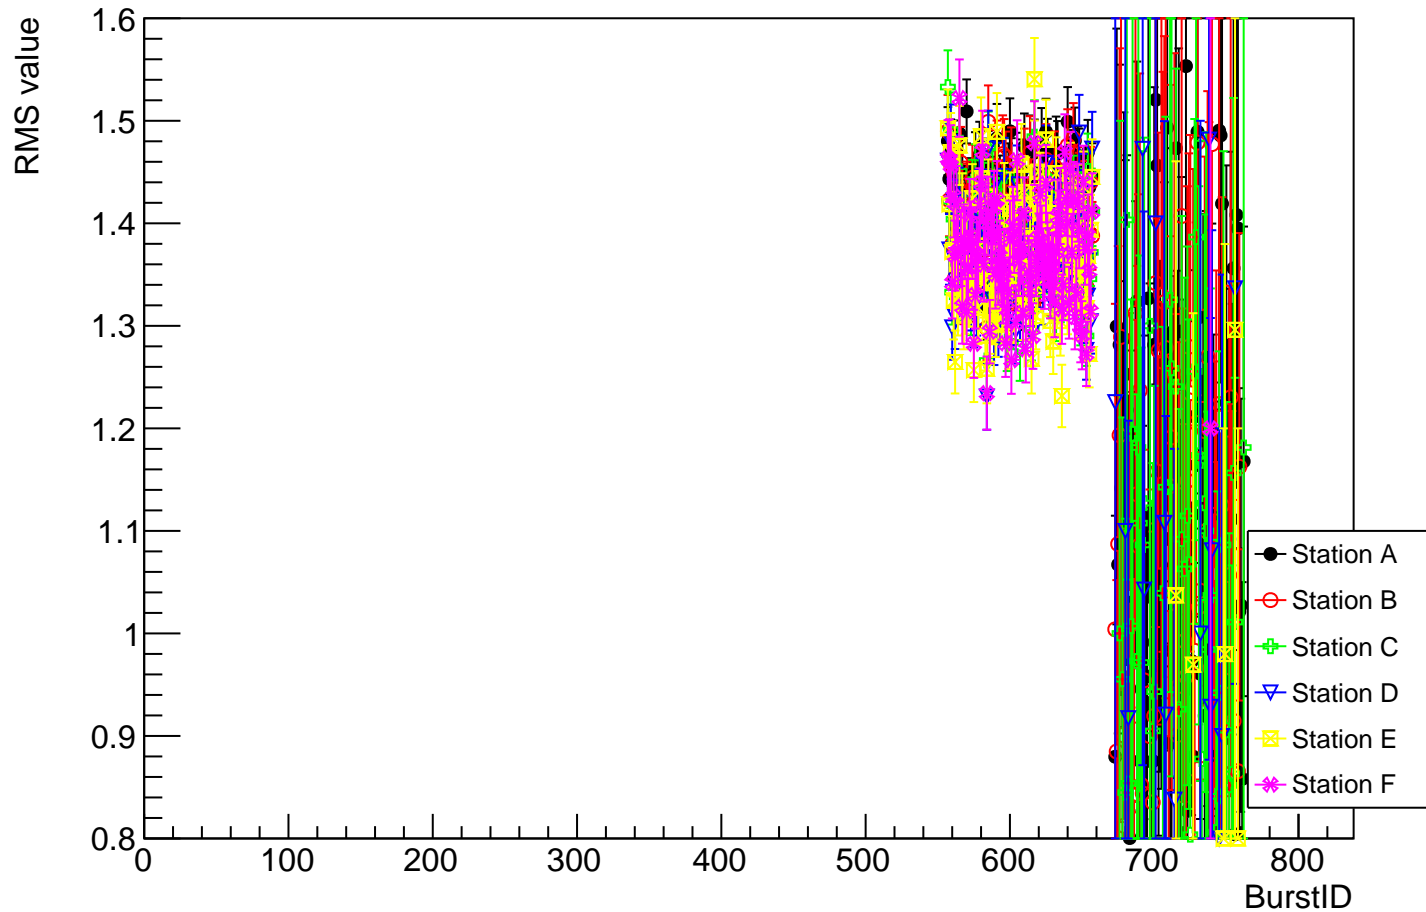

Events with 4 stations fired in single config candidate

Events with 4 stations fired in cross config candidate

Events with 5 stations fired in single config candidate

Events with 5 stations fired in cross config candidate

RMS_TimeWindow_-2.5ns_3.0ns_CHANTI_TimewrtKTAGTime

RMS_TimeWindow_-2.5ns_3.0ns_CHANTI_TimewrtTriggerTime

RMS_TimeWindow_-2.5ns_3.0ns_CHANTITimewrtKTAGTime

RMS_TimeWindow_-2.5ns_3.0ns_CHANIT1TimewrtTriggerTime