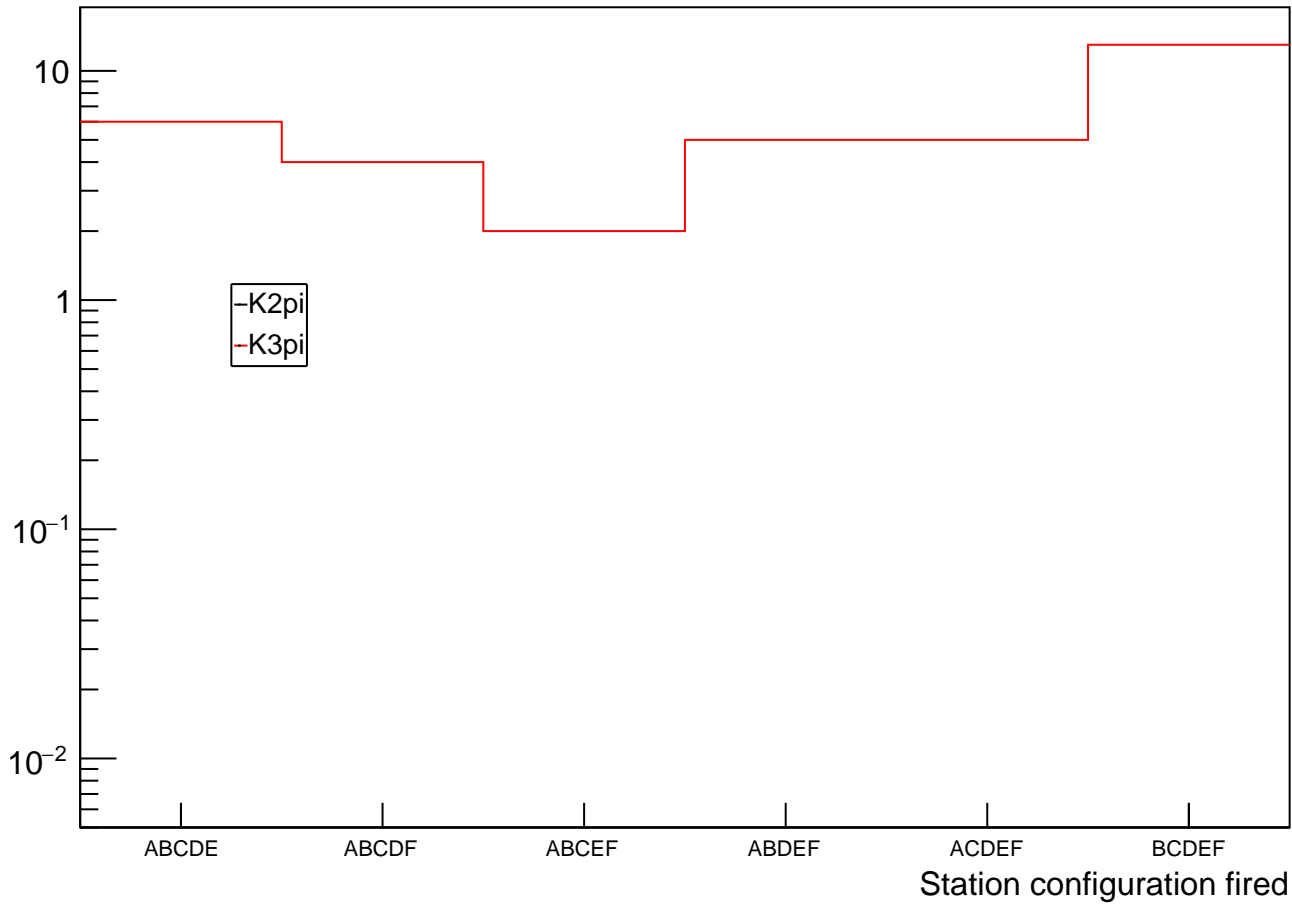

Fraction of events vetoed in ± 3 ns window (single hit config)

Fraction of events vetoed in $\pm 3\text{ns}$ window (cross hit config)

Events with 1 station fired in single config candidate

Events with 1 station fired in cross config candidate

Events with 2 stations fired in single config candidate

Events with 2 stations fired in cross config candidate

Events with 3 stations fired in single config candidate

Events with 3 stations fired in cross config candidate

Events with 4 stations fired in single config candidate

Events with 4 stations fired in cross config candidate

Events with 5 stations fired in single config candidate

Events with 5 stations fired in cross config candidate

RMS_TimeWindow_-2.5ns_3.0ns_CHANTI_TimewrtKTAGTime

RMS_TimeWindow_-2.5ns_3.0ns_CHANTI_TimewrtTriggerTime

RMS_TimeWindow_-2.5ns_3.0ns_CHANTITimewrtKTAGTime

RMS_TimeWindow_-2.5ns_3.0ns_CHANIT1TimewrtTriggerTime