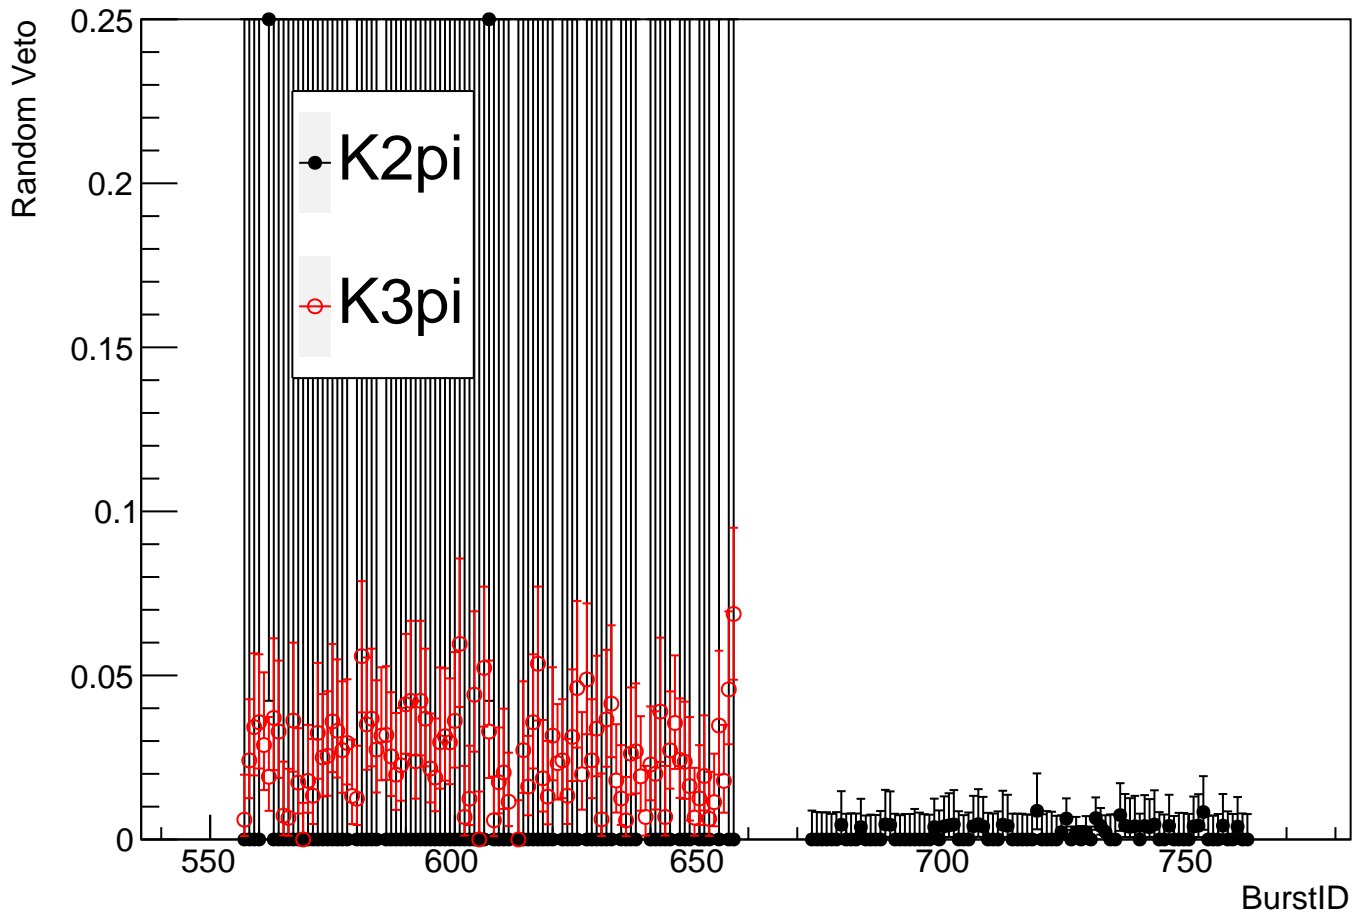

Fraction of events vetoed in ± 3 ns window (single hit config)

Fraction of events vetoed in $\pm 3\text{ns}$ window (cross hit config)

Events with 1 station fired in single config candidate

Events with 1 station fired in cross config candidate

Events with 2 stations fired in single config candidate

Events with 2 stations fired in cross config candidate

Events with 3 stations fired in single config candidate

Events with 3 stations fired in cross config candidate

Events with 4 stations fired in single config candidate

Events with 4 stations fired in cross config candidate

Events with 5 stations fired in single config candidate

Events with 5 stations fired in cross config candidate

RMS_TimeWindow_-2.5ns_3.0ns_CHANTI_TimewrtKTAGTime

RMS_TimeWindow_-2.5ns_3.0ns_CHANTI_TimewrtTriggerTime

RMS_TimeWindow_-2.5ns_3.0ns_CHANTITimewrtKTAGTime

RMS_TimeWindow_-2.5ns_3.0ns_CHANIT1TimewrtTriggerTime