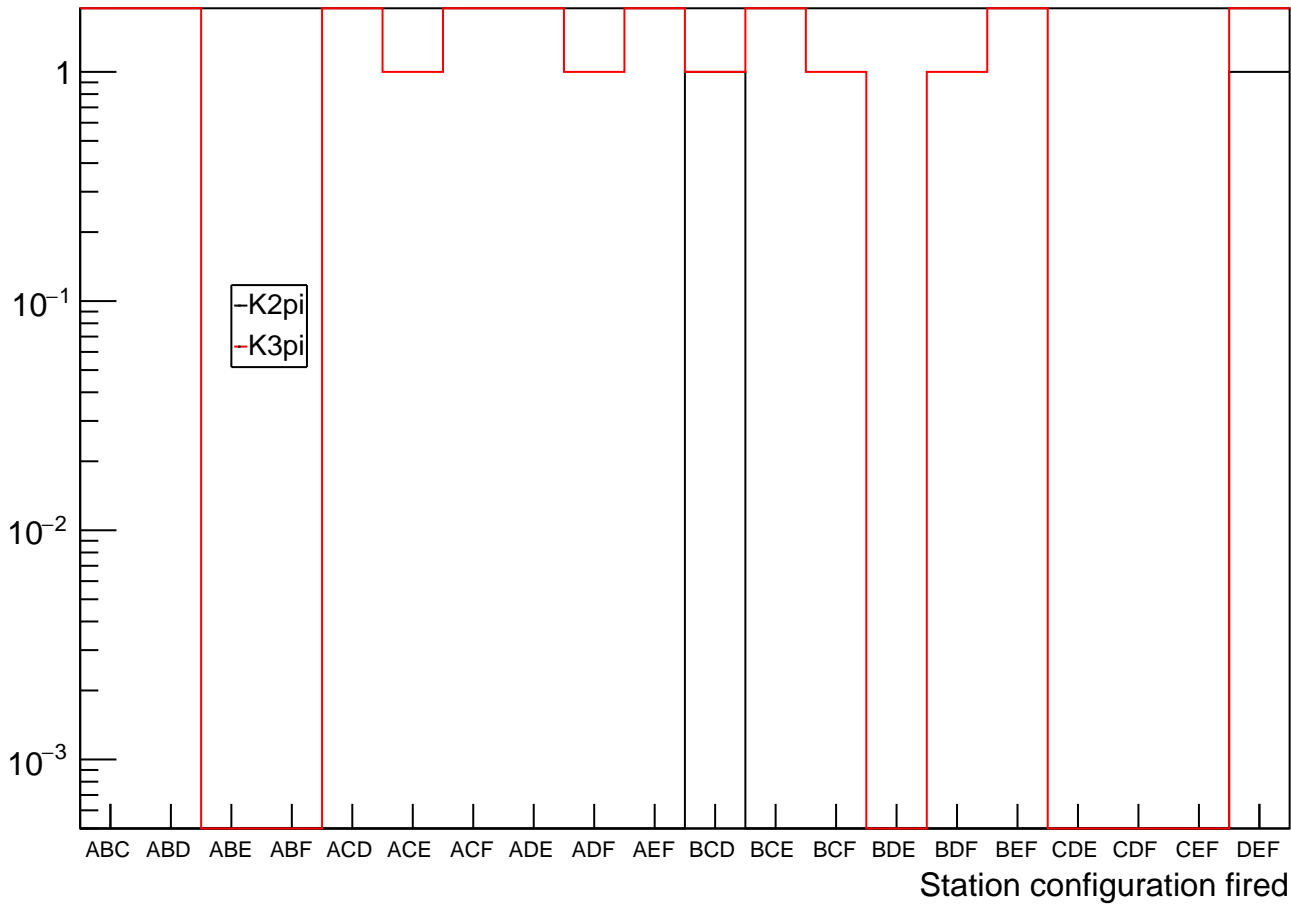

Fraction of events vetoed in ± 3 ns window (single hit config)

Fraction of events vetoed in $\pm 3\text{ns}$ window (cross hit config)

Events with 1 station fired in single config candidate

Events with 1 station fired in cross config candidate

Events with 2 stations fired in single config candidate

Events with 2 stations fired in cross config candidate

Events with 3 stations fired in single config candidate

Events with 3 stations fired in cross config candidate

Events with 4 stations fired in single config candidate

Events with 4 stations fired in cross config candidate

Events with 5 stations fired in single config candidate

Events with 5 stations fired in cross config candidate