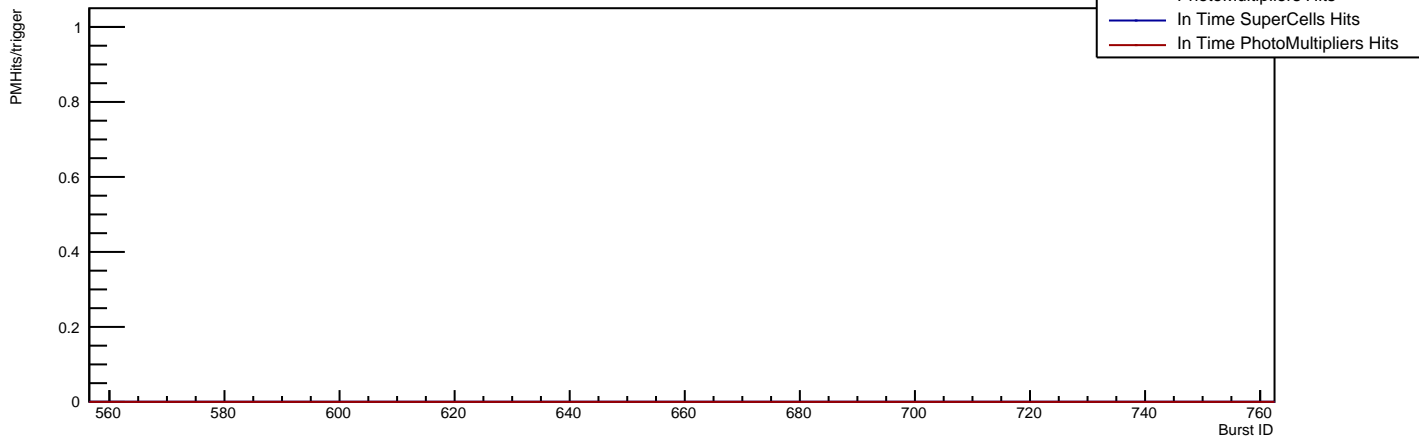

Run 08094 - total, control and physics triggers

Total triggers
Control events
Physics events

TEL62 Raw Time Mean

TEL62 Raw Time Resolution

Hits per control trigger

PM TimeCand per control trigger

Hits per control trigger

PM TimeCand per physics trigger

Ring reconstruction efficiency

N Qual Phys Events with 0 SChits per burst

N NotQual Phys Events with 0 SChits per burst

DeltaT_t1t2

DeltaT_CedarCand_RICHHit