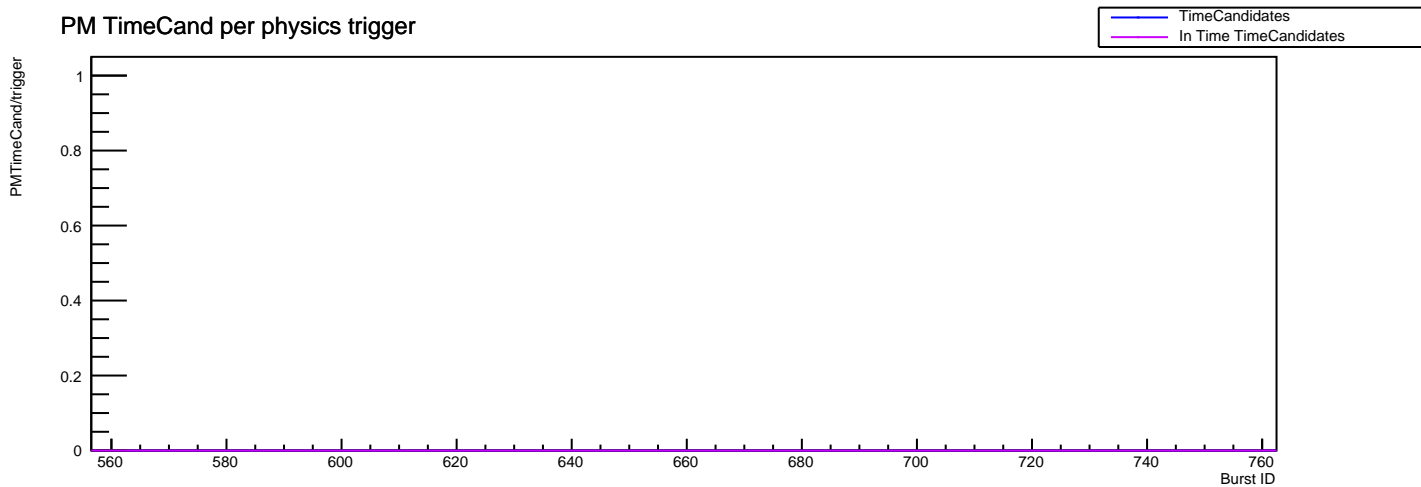

Run 08094 - total, control and physics triggers

Total triggers
Control events
Physics events

TEL62 Raw Time Mean

TEL62 Raw Time Resolution

Hits per control trigger

PM TimeCand per control trigger

Hits per control trigger

PM TimeCand per physics trigger

Ring reconstruction efficiency

N Qual Phys Events with 0 SChits per burst

N NotQual Phys Events with 0 SChits per burst

DeltaT_t1t2

DeltaT_CedarCand_RICHHit