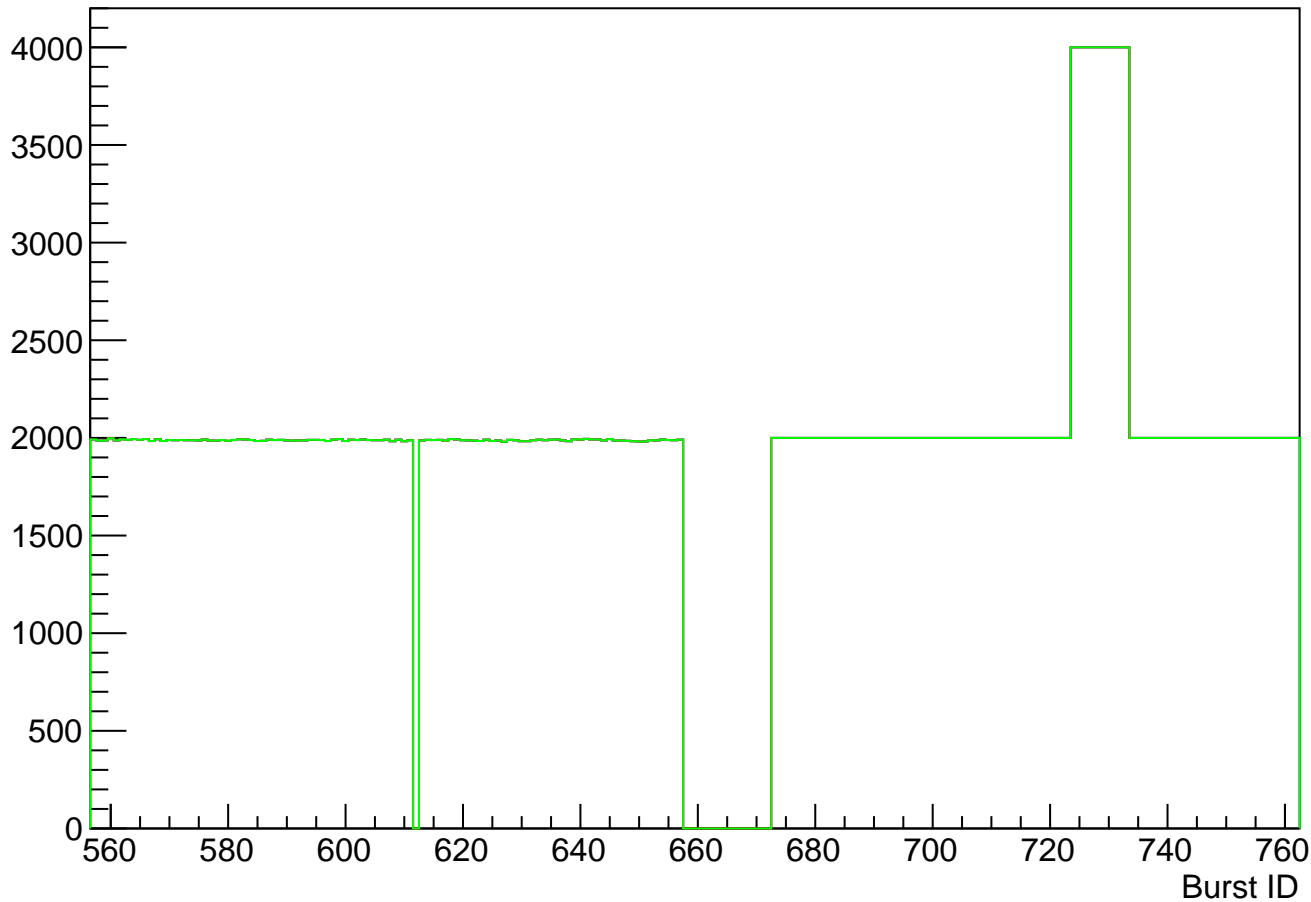

Run 08094 - total, control and physics triggers

Total triggers
Control events
Physics events

TEL62 Raw Time Mean

TEL62 Raw Time Resolution

Hits per control trigger

PM TimeCand per control trigger

Hits per control trigger

PM TimeCand per physics trigger

Ring reconstruction efficiency

N Qual Phys Events with 0 SChits per burst

N NotQual Phys Events with 0 SChits per burst

DeltaT_t1t2

DeltaT_CedarCand_RICHHit