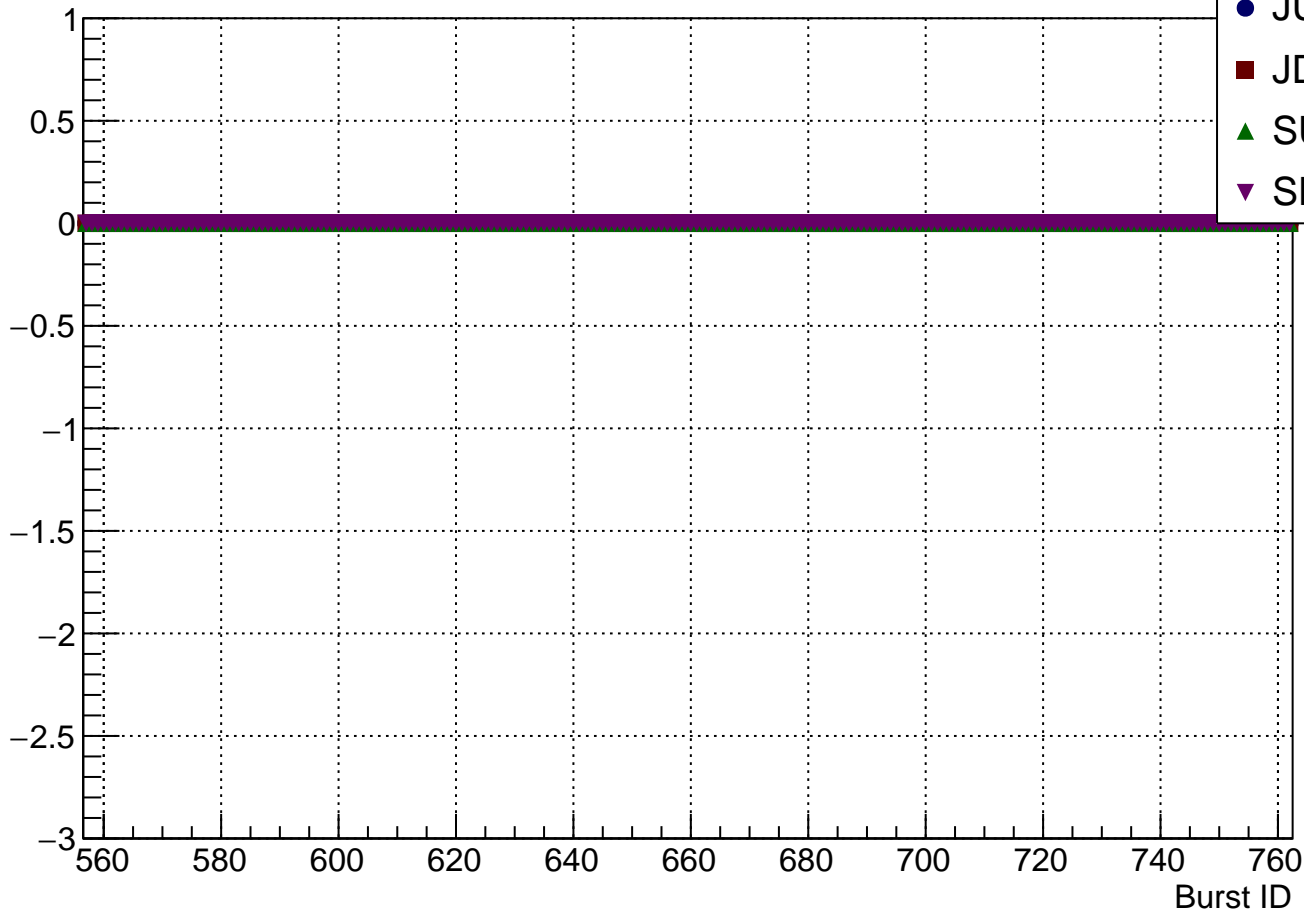

Run 08094 - total, control and physics triggers

Total triggers
Control events
Physics events

TEL62 Raw Time Mean

TEL62 Raw Time Resolution

Hits per control trigger

PM TimeCand per control trigger

Hits per control trigger

PM TimeCand per physics trigger

Ring reconstruction efficiency

N Qual Phys Events with 0 SChits per burst

N NotQual Phys Events with 0 SChits per burst

DeltaT_t1t2

DeltaT_CedarCand_RICHHit