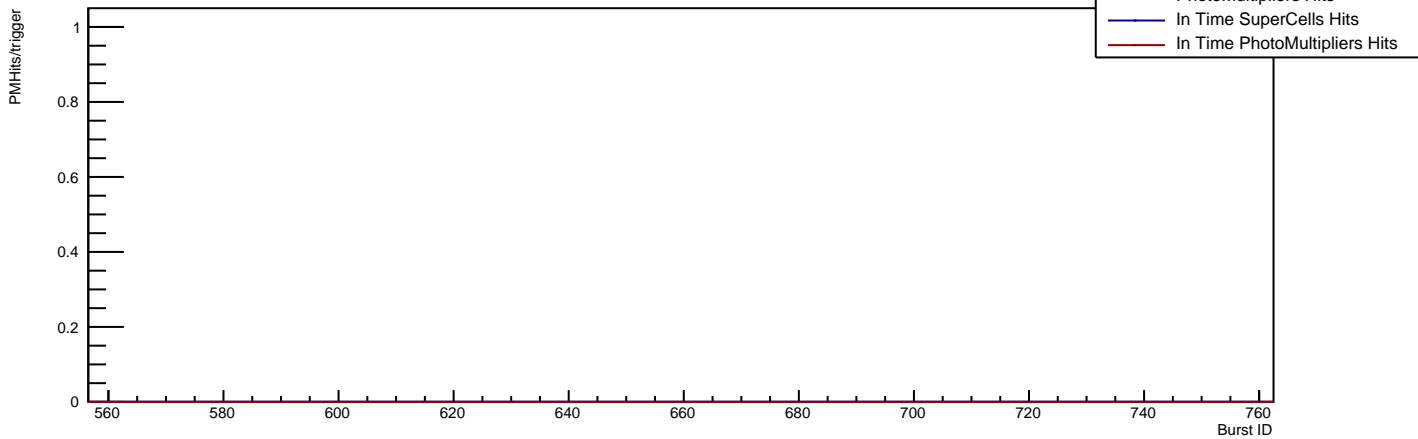

Run 08094 - total, control and physics triggers

Total triggers
Control events
Physics events

TEL62 Raw Time Mean

TEL62 Raw Time Resolution

Hits per control trigger

PM TimeCand per control trigger

Hits per control trigger

PM TimeCand per physics trigger

Ring reconstruction efficiency

N Qual Phys Events with 0 SChits per burst

N NotQual Phys Events with 0 SChits per burst

DeltaT_t1t2

DeltaT_CedarCand_RICHHit