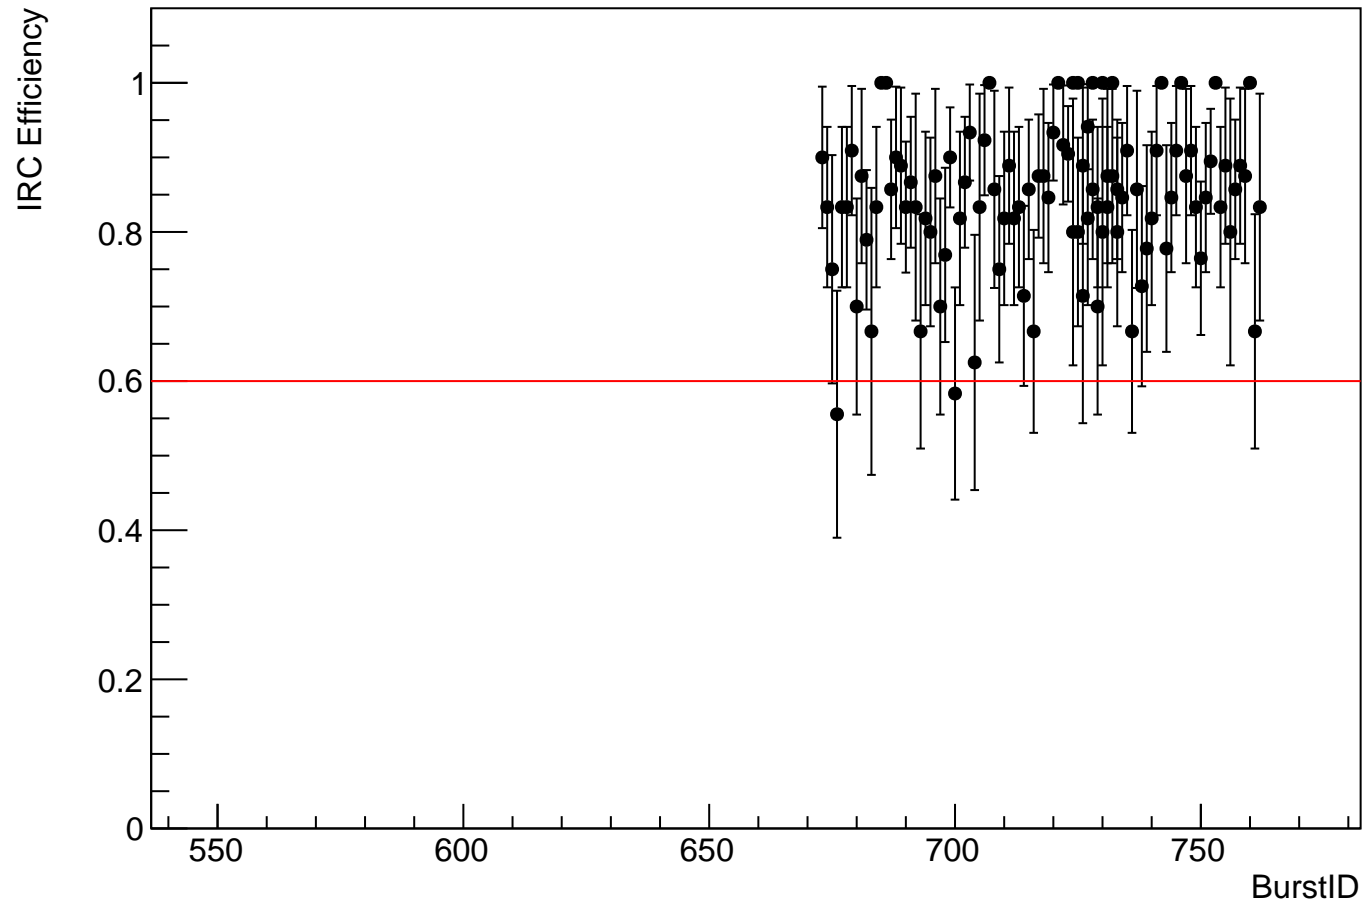

# IRC expected Vs BurstID for run 8094

# IRC efficiency Vs BurstID for run 8094

# IRCCream efficiency Vs BurstID for run 8094