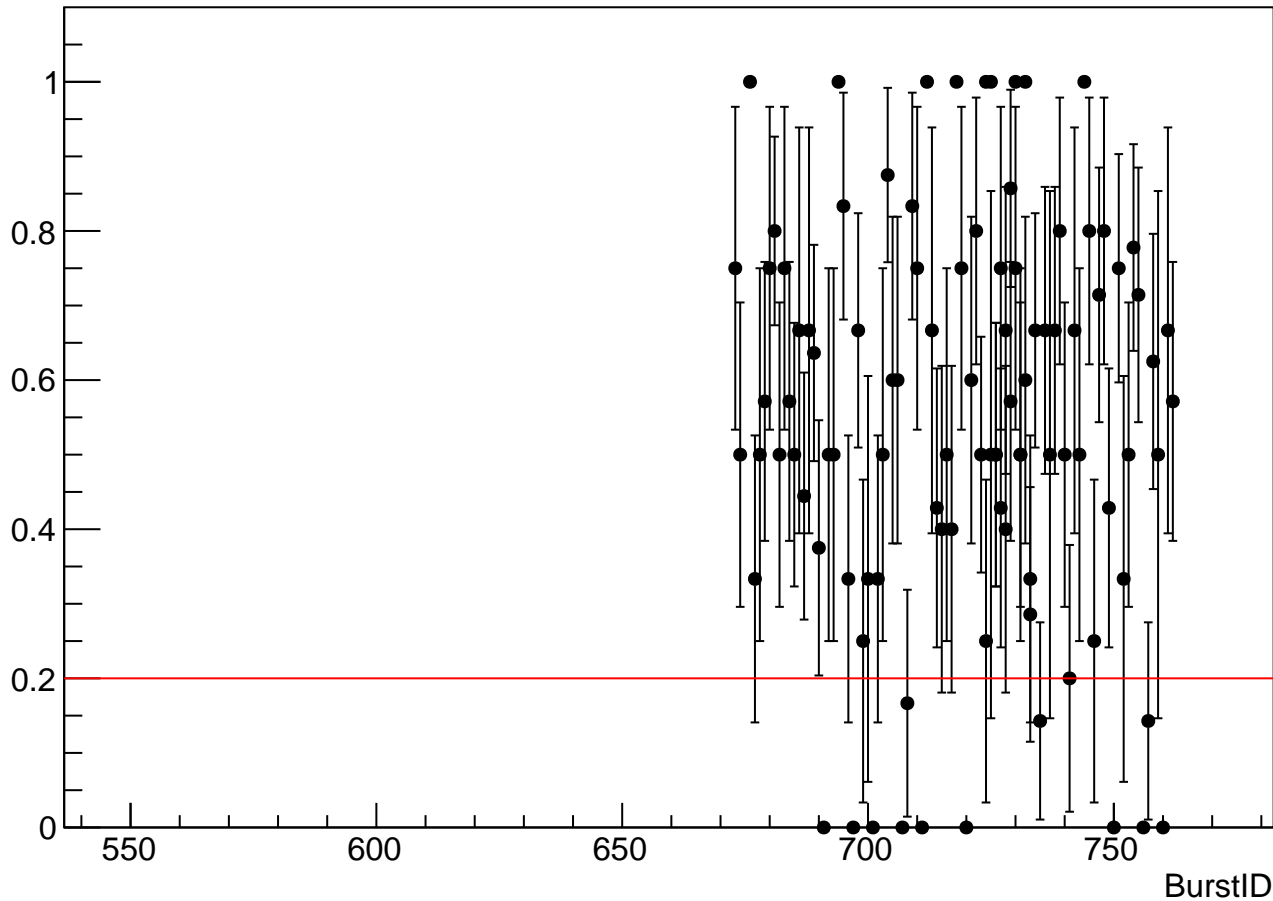

SAC efficiency Vs BurstID for run 8094

SAC Efficiency

BurstID